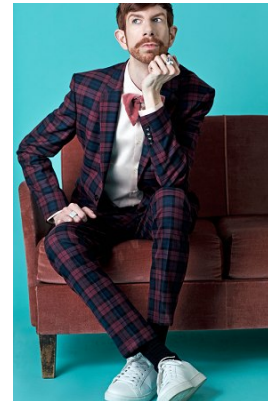

www.stellamodels.com

—
STELLA
MODELS
×

HEIGHT
192

BUST
90

WAIST
85

SHOES
46

HAIR
BROWN

EYES
BLUE/GREEN