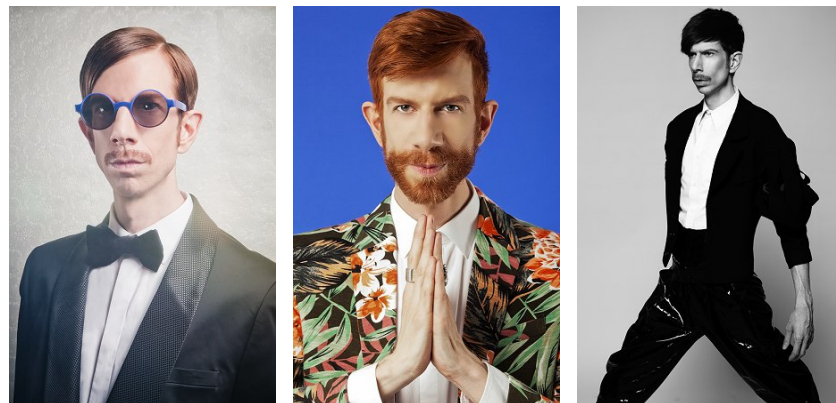

[www.stellamodels.com](http://www.stellamodels.com)

—  
STELLA  
MODELS  
×

HEIGHT  
192

BUST  
90

WAIST  
85

SHOES  
46

HAIR  
BROWN

EYES  
BLUE/GREEN