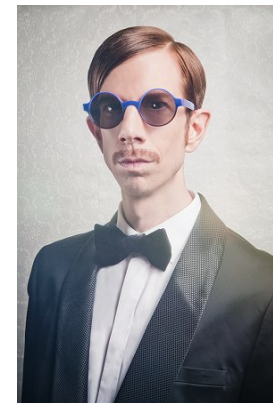

[www.stellamodels.com](http://www.stellamodels.com)

—  
STELLA  
MODELS  
×

HEIGHT  
192

BUST  
90

WAIST  
85

SHOES  
46

HAIR  
BROWN

EYES  
BLUE/GREEN