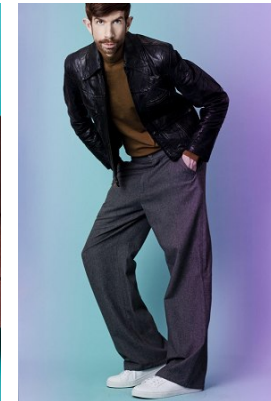

www.stellamodels.com

—
STELLA
MODELS
×

HEIGHT
192

BUST
90

WAIST
85

SHOES
46

HAIR
BROWN

EYES
BLUE/GREEN