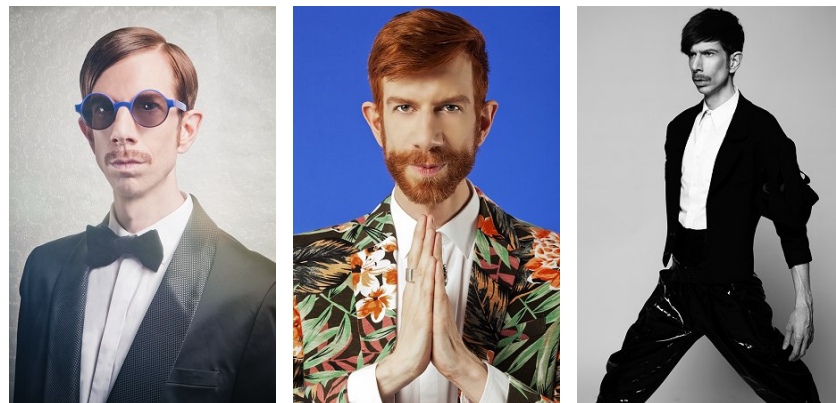

www.stellamodels.com

—
STELLA
MODELS
×

| | | | | | |
|--------|------|-------|-------|-------|------------|
| HEIGHT | BUST | WAIST | SHOES | HAIR | EYES |
| 192 | 90 | 85 | 46 | BROWN | BLUE/GREEN |