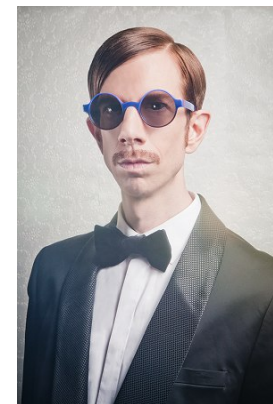

www.stellamodels.com

—
STELLA
MODELS
×

HEIGHT
192

BUST
90

WAIST
85

SHOES
46

HAIR
BROWN

EYES
BLUE/GREEN