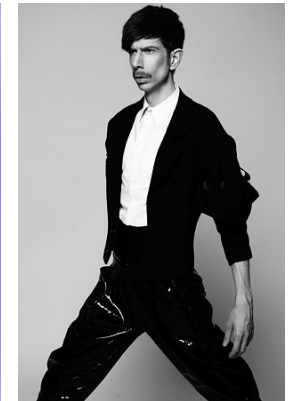

[www.stellamodels.com](http://www.stellamodels.com)

—  
STELLA  
MODELS  
×

HEIGHT  
192

BUST  
90

WAIST  
85

SHOES  
46

HAIR  
BROWN

EYES  
BLUE/GREEN