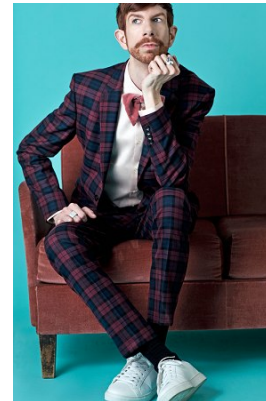

[www.stellamodels.com](http://www.stellamodels.com)

—  
STELLA  
MODELS  
×

HEIGHT  
192

BUST  
90

WAIST  
85

SHOES  
46

HAIR  
BROWN

EYES  
BLUE/GREEN