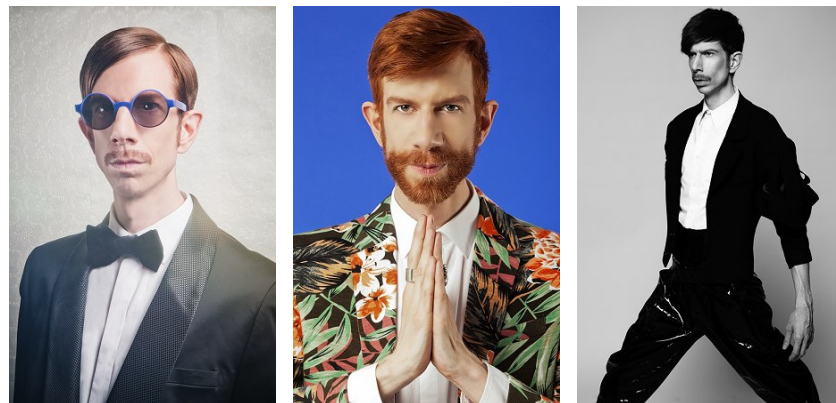

www.stellamodels.com

—
STELLA
MODELS
×

HEIGHT	BUST	WAIST	SHOES	HAIR	EYES
192	90	85	46	BROWN	BLUE/GREEN