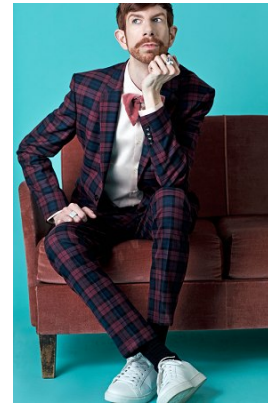

[www.stellamodels.com](http://www.stellamodels.com)

—  
STELLA  
MODELS  
×

HEIGHT  
192

BUST  
90

WAIST  
85

SHOES  
46

HAIR  
BROWN

EYES  
BLUE/GREEN