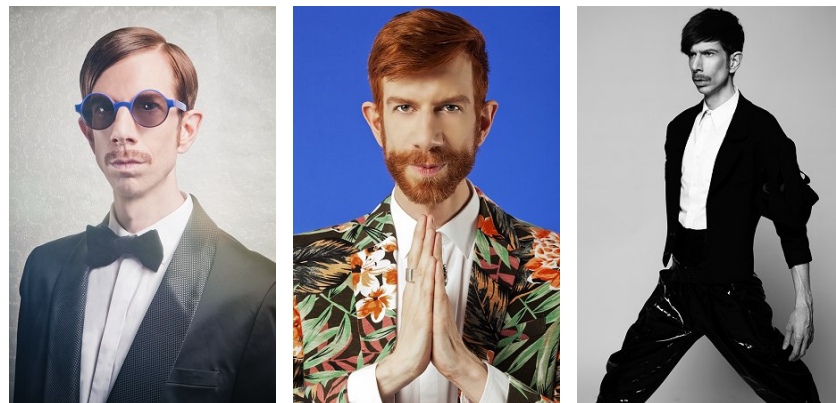

www.stellamodels.com

—
STELLA
MODELS
×

HEIGHT
192

BUST
90

WAIST
85

SHOES
46

HAIR
BROWN

EYES
BLUE/GREEN