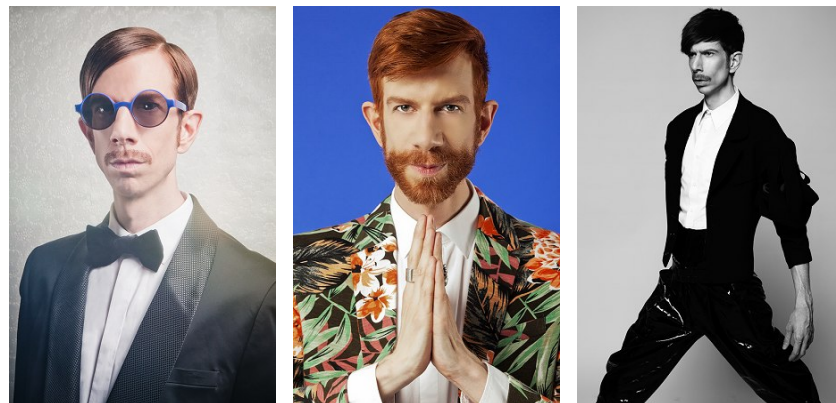

—  
STELLA  
MODELS  
×

[www.stellamodels.com](http://www.stellamodels.com)

HEIGHT  
192

BUST  
90

WAIST  
85

SHOES  
46

HAIR  
BROWN

EYES  
BLUE/GREEN