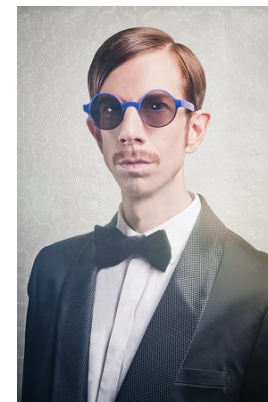

[www.stellamodels.com](http://www.stellamodels.com)

—  
STELLA  
MODELS  
×

HEIGHT  
192

BUST  
90

WAIST  
85

SHOES  
46

HAIR  
BROWN

EYES  
BLUE/GREEN