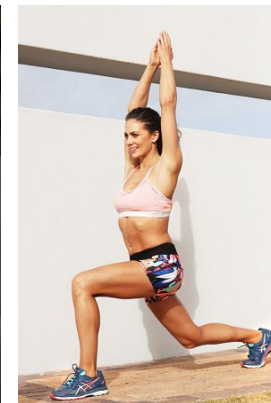

www.stellamodels.com

—
STELLA
MODELS
×

HEIGHT	BUST	DRESS	WAIST	HIPS	SHOES	HAIR	EYES
176	90	36-38	67	97	39.5	BROWN	GREEN