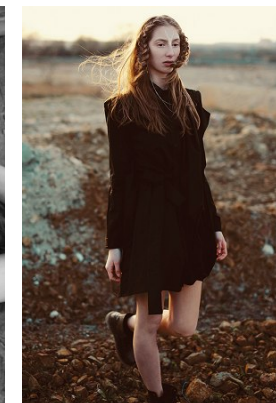

[www.stellamodels.com](http://www.stellamodels.com)

—  
STELLA  
MODELS  
×

HEIGHT	BUST	DRESS	WAIST	HIPS	SHOES	HAIR	EYES
179	80	34	61	91	40	DARK BLONDE	BROWN