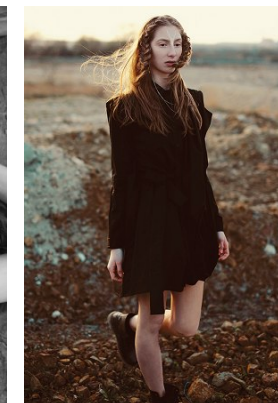

www.stellamodels.com

—
STELLA
MODELS
×

HEIGHT	BUST	DRESS	WAIST	HIPS	SHOES	HAIR	EYES
179	80	34	61	91	40	DARK BLONDE	BROWN