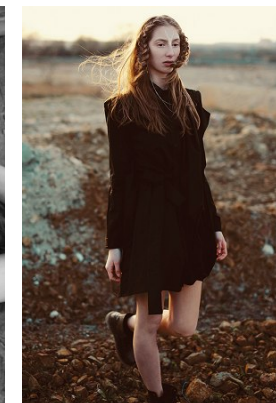

www.stellamodels.com

—
STELLA
MODELS
×

HEIGHT	BUST	DRESS	WAIST	HIPS	SHOES	HAIR	EYES
179	80	34	61	91	40	DARK BLONDE	BROWN