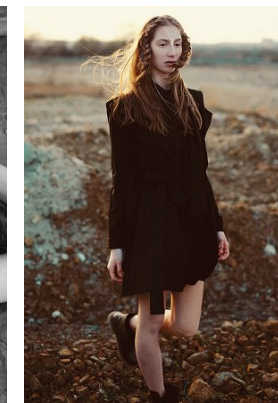

[www.stellamodels.com](http://www.stellamodels.com)

—  
STELLA  
MODELS  
×

HEIGHT	BUST	DRESS	WAIST	HIPS	SHOES	HAIR	EYES
179	80	34	61	91	40	DARK BLONDE	BROWN