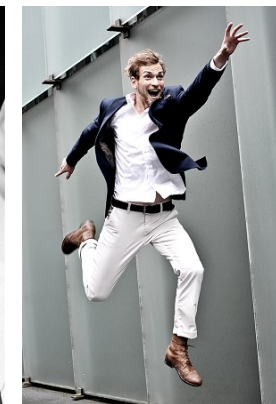

www.stellamodels.com

—
STELLA
MODELS
×

HEIGHT	CHEST	WAIST	SHOES	HAIR	EYES
189	102	81	43	DARK BLONDE	BLUE/GREY