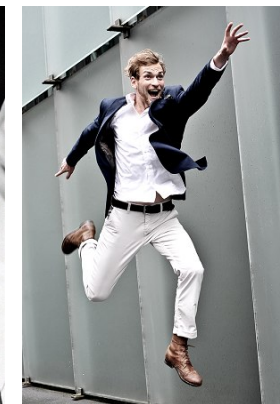

www.stellamodels.com

—
STELLA
MODELS
×

HEIGHT	CHEST	WAIST	SHOES	HAIR	EYES
189	102	81	43	DARK BLONDE	BLUE/GREY