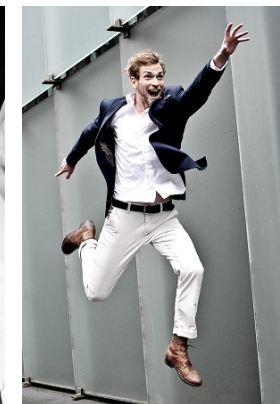

www.stellamodels.com

—
STELLA
MODELS
×

| | | | | | |
|--------|-------|-------|-------|-------------|-----------|
| HEIGHT | CHEST | WAIST | SHOES | HAIR | EYES |
| 189 | 102 | 81 | 43 | DARK BLONDE | BLUE/GREY |