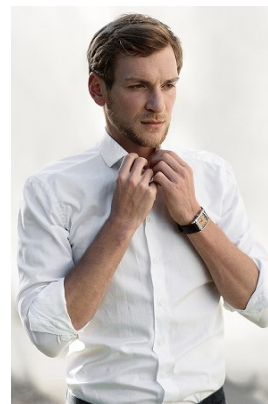

www.stellamodels.com

—
STELLA
MODELS
×

HEIGHT	CHEST	WAIST	SHOES	HAIR	EYES
189	102	81	43	DARK BLONDE	BLUE/GREY