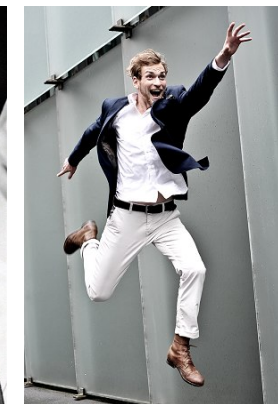

[www.stellamodels.com](http://www.stellamodels.com)

—  
STELLA  
MODELS  
×

HEIGHT	CHEST	WAIST	SHOES	HAIR	EYES
189	102	81	43	DARK BLONDE	BLUE/GREY