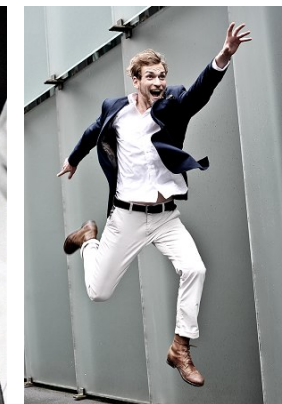

[www.stellamodels.com](http://www.stellamodels.com)

—  
STELLA  
MODELS  
×

HEIGHT	CHEST	WAIST	SHOES	HAIR	EYES
189	102	81	43	DARK BLONDE	BLUE/GREY