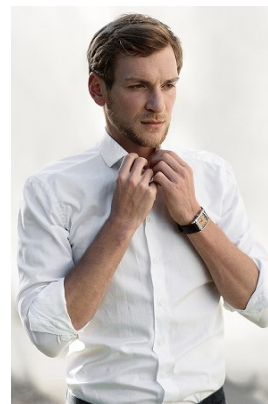

[www.stellamodels.com](http://www.stellamodels.com)

—  
STELLA  
MODELS  
×

HEIGHT	CHEST	WAIST	SHOES	HAIR	EYES
189	102	81	43	DARK BLONDE	BLUE/GREY