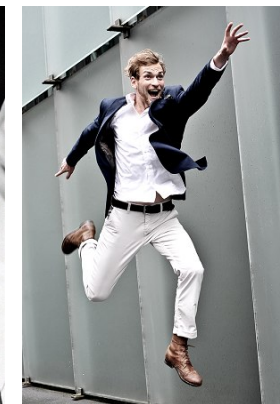

[www.stellamodels.com](http://www.stellamodels.com)

—  
STELLA  
MODELS  
×

HEIGHT	CHEST	WAIST	SHOES	HAIR	EYES
189	102	81	43	DARK BLONDE	BLUE/GREY