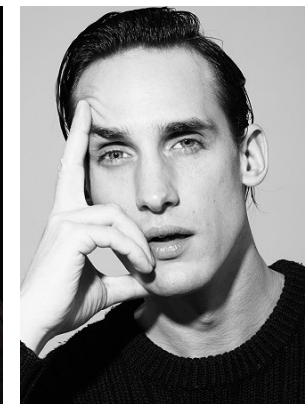

[www.stellamodels.com](http://www.stellamodels.com)

—  
STELLA  
MODELS  
×

HEIGHT	CHEST	WAIST	SHOES	HAIR	EYES
185	93	76	43.5	BROWN	BLUE