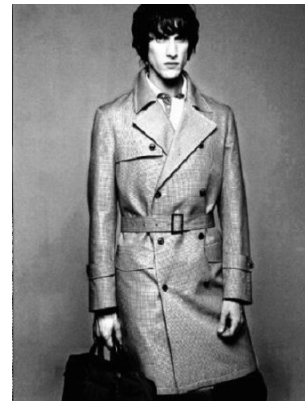

www.stellamodels.com

—
STELLA
MODELS
×

HEIGHT	CHEST	WAIST	SHOES	HAIR	EYES
185	93	76	43.5	BROWN	BLUE