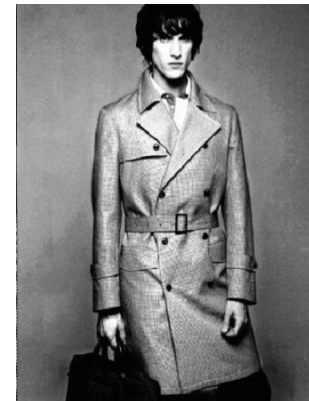

www.stellamodels.com

—
STELLA
MODELS
×

HEIGHT	CHEST	WAIST	SHOES	HAIR	EYES
185	93	76	43.5	BROWN	BLUE