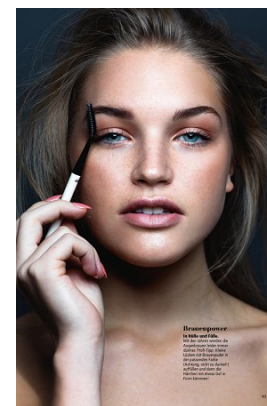

office@stellamodels.com

www.stellamodels.com

THEFOUR
S/S 2014

HEIGHT	BUST	WAIST	HIPS	SHOES	HAIR	EYES
173	82	62	92	38	BLONDE	BLUE