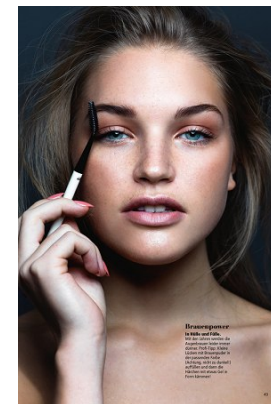

office@stellamodels.com

www.stellamodels.com

THEFOUR
S/S 2014

HEIGHT 173 BUST 82 WAIST 62 HIPS 92 SHOES 38 HAIR BLONDE EYES BLUE