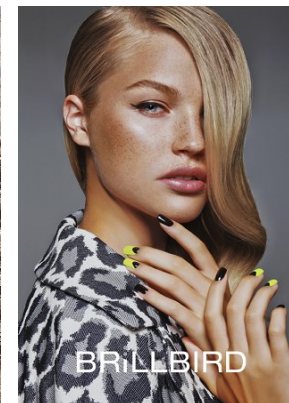

office@stellamodels.com

www.stellamodels.com

THEFOUR
S/S 2014

HEIGHT	BUST	WAIST	HIPS	SHOES	HAIR	EYES
173	82	62	92	38	BLONDE	BLUE