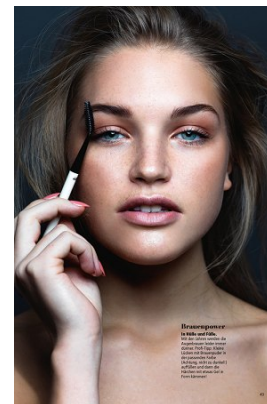

office@stellamodels.com

www.stellamodels.com

THEFOUR
S/S 2014

HEIGHT	BUST	WAIST	HIPS	SHOES	HAIR	EYES
173	82	62	92	38	BLONDE	BLUE