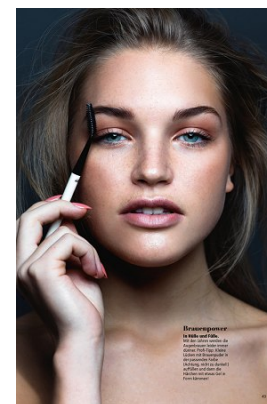

office@stellamodels.com

www.stellamodels.com

THEFOUR
S/S 2014

HEIGHT	BUST	WAIST	HIPS	SHOES	HAIR	EYES
173	82	62	92	38	BLONDE	BLUE