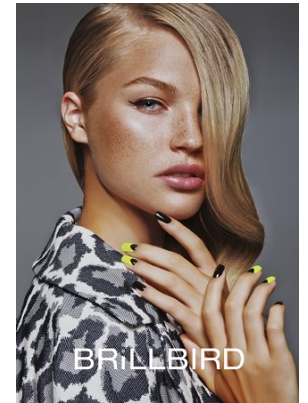

office@stellamodels.com

www.stellamodels.com

THEFOUR
S/S 2014

HEIGHT 173 BUST 82 WAIST 62 HIPS 92 SHOES 38 HAIR BLONDE EYES BLUE