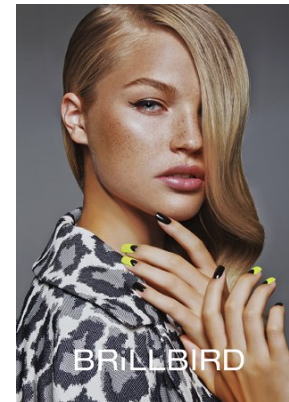

office@stellamodels.com

www.stellamodels.com

THEFOUR
S/S 2014

HEIGHT	BUST	WAIST	HIPS	SHOES	HAIR	EYES
173	82	62	92	38	BLONDE	BLUE