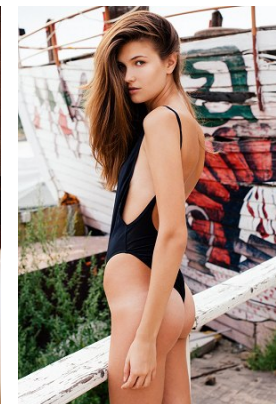

www.stellamodels.com

—
STELLA
MODELS
×

HEIGHT	BUST	DRESS	WAIST	HIPS	SHOES	HAIR	EYES
177	79	34-36	60	86	39	BROWN	GREEN/GREY