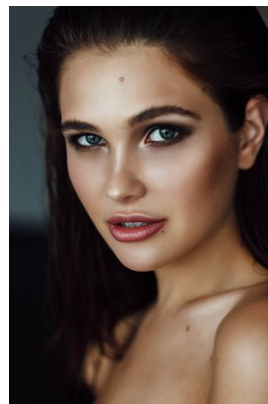

—
STELLA
MODELS
×

www.stellamodels.com

HEIGHT	BUST	DRESS	WAIST	HIPS	SHOES	HAIR	EYES
177	79	34-36	60	86	39	BROWN	GREEN/GREY