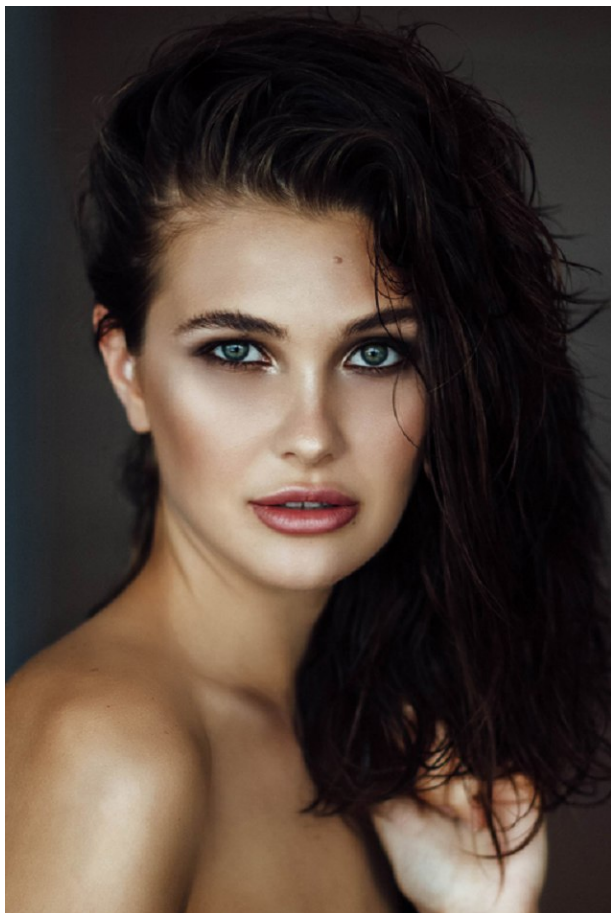

ADLENA

T: +43 1 586 90 27

office@stellamodels.com

—
STELLA
MODELS
×

www.stellamodels.com