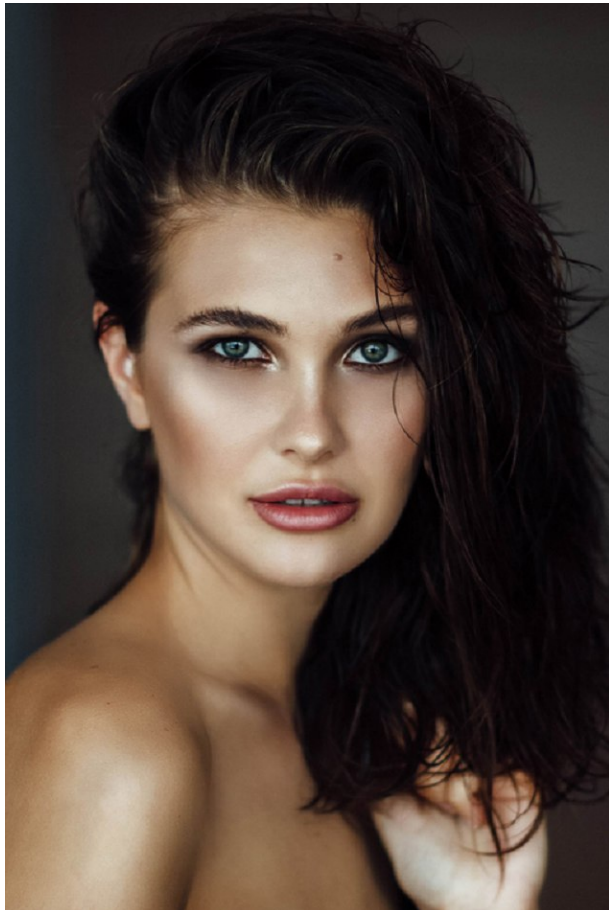

—
STELLA
MODELS
×

ADLENA

T: +43 1 586 90 27

office@stellamodels.com

www.stellamodels.com

—
STELLA
MODELS
×

ADLENA

T: +43 1 586 90 27

office@stellamodels.com

www.stellamodels.com