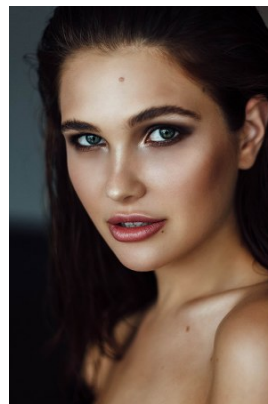

[www.stellamodels.com](http://www.stellamodels.com)

—  
STELLA  
MODELS  
×

HEIGHT	BUST	DRESS	WAIST	HIPS	SHOES	HAIR	EYES
177	79	34-36	60	86	39	BROWN	GREEN/GREY