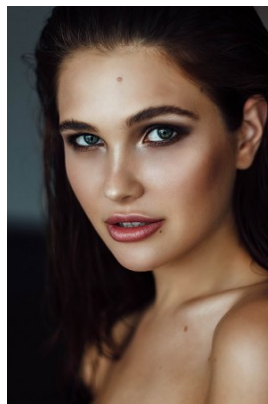

www.stellamodels.com

—
STELLA
MODELS
×

HEIGHT	BUST	DRESS	WAIST	HIPS	SHOES	HAIR	EYES
177	79	34-36	60	86	39	BROWN	GREEN/GREY