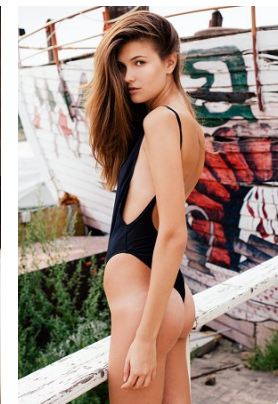

www.stellamodels.com

—
STELLA
MODELS
×

HEIGHT	BUST	DRESS	WAIST	HIPS	SHOES	HAIR	EYES
177	79	34-36	60	86	39	BROWN	GREEN/GREY