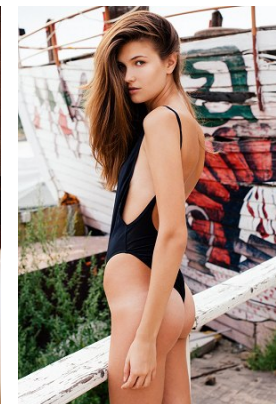

[www.stellamodels.com](http://www.stellamodels.com)

—  
STELLA  
MODELS  
×

HEIGHT	BUST	DRESS	WAIST	HIPS	SHOES	HAIR	EYES
177	79	34-36	60	86	39	BROWN	GREEN/GREY