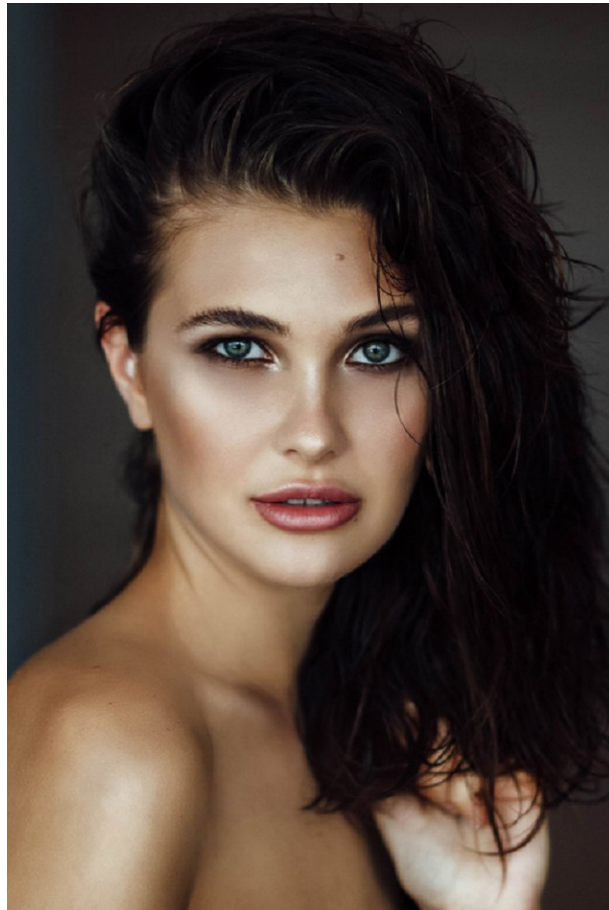

—
STELLA
MODELS
×

ADLENA

T: +43 1 586 90 27

office@stellamodels.com

www.stellamodels.com

—
STELLA
MODELS
×

ADLENA

T: +43 1 586 90 27

office@stellamodels.com

www.stellamodels.com