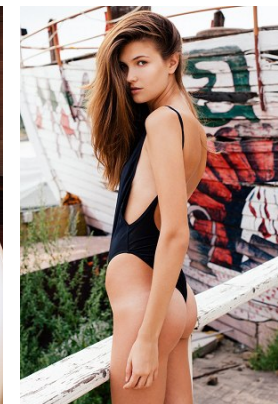

—
STELLA
MODELS
×

www.stellamodels.com

HEIGHT	BUST	DRESS	WAIST	HIPS	SHOES	HAIR	EYES
177	79	34-36	60	86	39	BROWN	GREEN/GREY