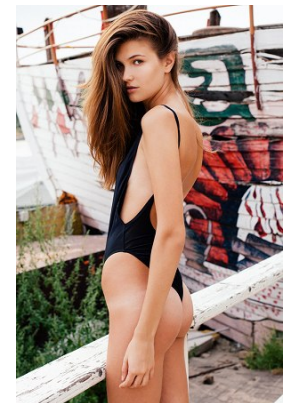

office@stellamodels.com

www.stellamodels.com

HEIGHT	BUST	DRESS	WAIST	HIPS	SHOES	HAIR	EYES
177	79	34-36	60	86	39	BROWN	GREEN/GREY