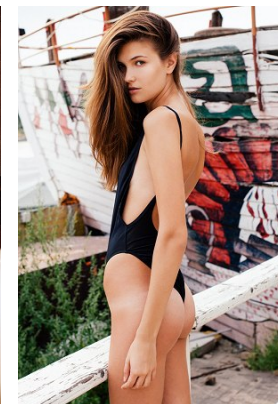

—  
STELLA  
MODELS  
×

[www.stellamodels.com](http://www.stellamodels.com)

HEIGHT	BUST	DRESS	WAIST	HIPS	SHOES	HAIR	EYES
177	79	34-36	60	86	39	BROWN	GREEN/GREY