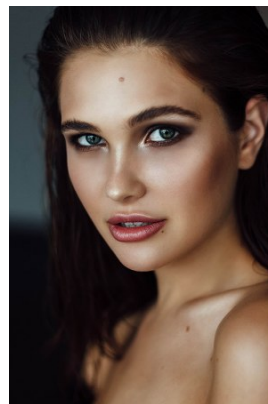

—  
STELLA  
MODELS  
×

[www.stellamodels.com](http://www.stellamodels.com)

HEIGHT	BUST	DRESS	WAIST	HIPS	SHOES	HAIR	EYES
177	79	34-36	60	86	39	BROWN	GREEN/GREY