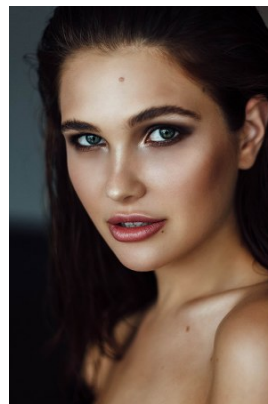

www.stellamodels.com

—
STELLA
MODELS
×

HEIGHT	BUST	DRESS	WAIST	HIPS	SHOES	HAIR	EYES
177	79	34-36	60	86	39	BROWN	GREEN/GREY