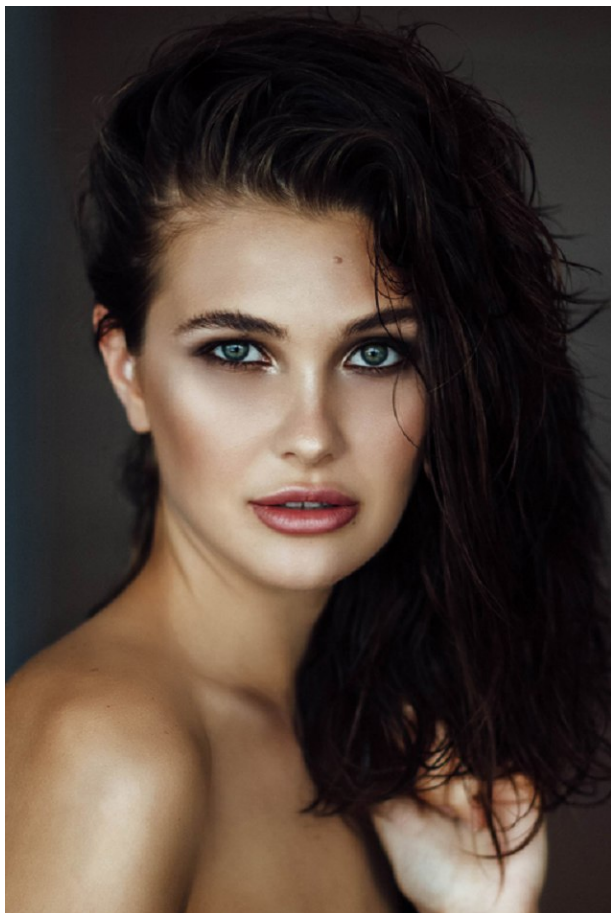

ADLENA

T: +43 1 586 90 27

office@stellamodels.com

www.stellamodels.com

—
STELLA
MODELS
×