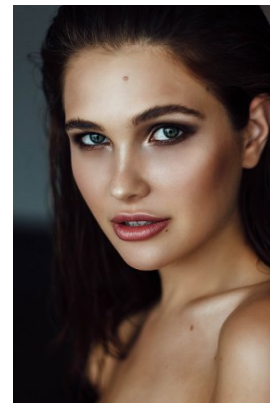

office@stellamodels.com

www.stellamodels.com

HEIGHT	BUST	DRESS	WAIST	HIPS	SHOES	HAIR	EYES
177	79	34-36	60	86	39	BROWN	GREEN/GREY