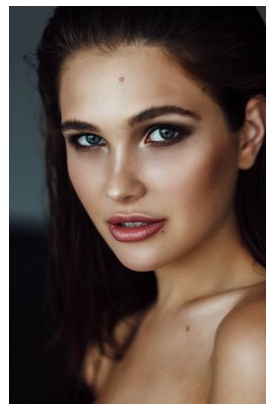

www.stellamodels.com

—
STELLA
MODELS
×

HEIGHT	BUST	DRESS	WAIST	HIPS	SHOES	HAIR	EYES
177	79	34-36	60	86	39	BROWN	GREEN/GREY