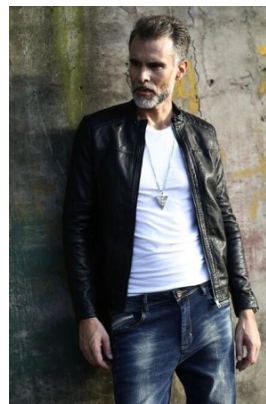

[www.stellamodels.com](http://www.stellamodels.com)

—  
STELLA  
MODELS  
×

HEIGHT	CHEST	WAIST	SHOES	HAIR	EYES
185	98	80	43	BROWN	BROWN