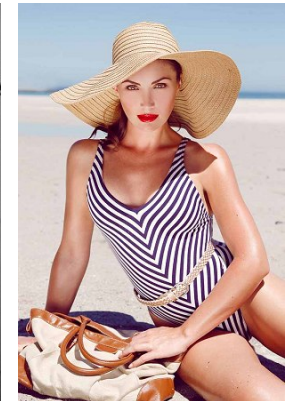

www.stellamodels.com

—
STELLA
MODELS
×

HEIGHT	BUST	DRESS	WAIST	HIPS	SHOES	HAIR	EYES
176	90	36	63	91	40	BROWN	GREEN/BROWN