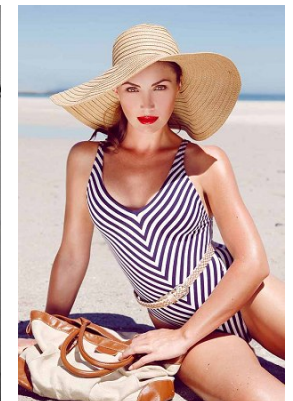

[www.stellamodels.com](http://www.stellamodels.com)

—  
STELLA  
MODELS  
×

HEIGHT	BUST	DRESS	WAIST	HIPS	SHOES	HAIR	EYES
176	90	36	63	91	40	BROWN	GREEN/BROWN