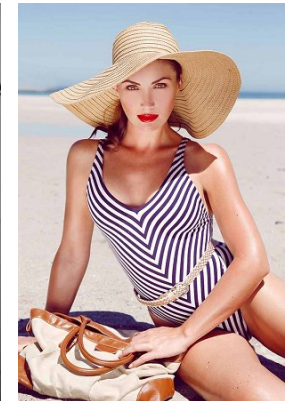

[www.stellamodels.com](http://www.stellamodels.com)

—  
STELLA  
MODELS  
×

HEIGHT	BUST	DRESS	WAIST	HIPS	SHOES	HAIR	EYES
176	90	36	63	91	40	BROWN	GREEN/BROWN