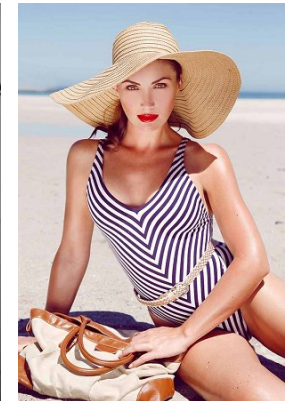

www.stellamodels.com

—
STELLA
MODELS
×

HEIGHT	BUST	DRESS	WAIST	HIPS	SHOES	HAIR	EYES
176	90	36	63	91	40	BROWN	GREEN/BROWN