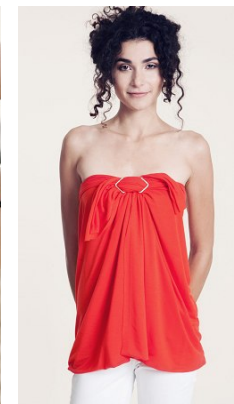

www.stellamodels.com

—
STELLA
MODELS
×

| | | | | | | | |
|--------|------|-------|-------|------|-------|-------|-------|
| HEIGHT | BUST | DRESS | WAIST | HIPS | SHOES | HAIR | EYES |
| 178 | 83 | 34 | 60 | 88 | 40.5 | BLACK | BROWN |