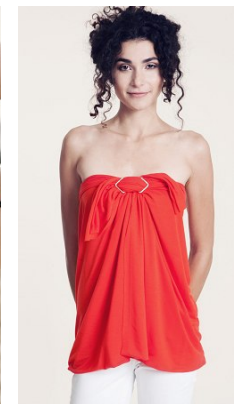

[www.stellamodels.com](http://www.stellamodels.com)

—  
STELLA  
MODELS  
×

HEIGHT	BUST	DRESS	WAIST	HIPS	SHOES	HAIR	EYES
178	83	34	60	88	40.5	BLACK	BROWN