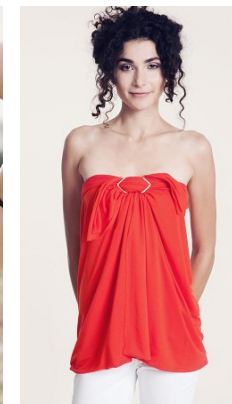

*office@stellamodels.com*

[www.stellamodels.com](http://www.stellamodels.com)

HEIGHT	BUST	DRESS	WAIST	HIPS	SHOES	HAIR	EYES
178	83	34	60	88	40.5	BLACK	BROWN