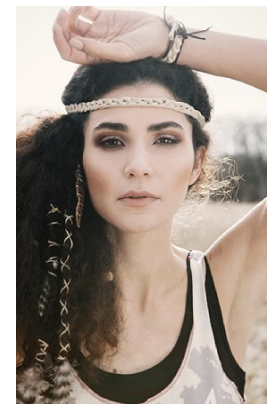

*office@stellamodels.com*

[www.stellamodels.com](http://www.stellamodels.com)

HEIGHT	BUST	DRESS	WAIST	HIPS	SHOES	HAIR	EYES
178	83	34	60	88	40.5	BLACK	BROWN