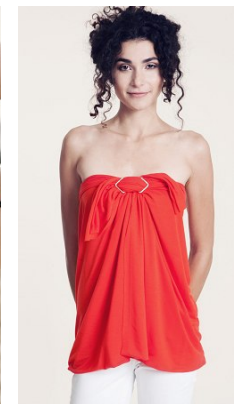

*office@stellamodels.com*

[www.stellamodels.com](http://www.stellamodels.com)

HEIGHT	BUST	DRESS	WAIST	HIPS	SHOES	HAIR	EYES
178	83	34	60	88	40.5	BLACK	BROWN