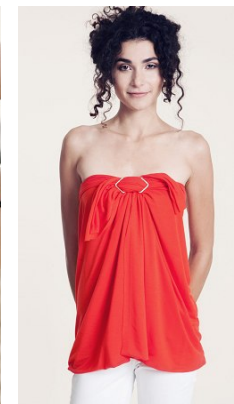

www.stellamodels.com

—
STELLA
MODELS
×

HEIGHT	BUST	DRESS	WAIST	HIPS	SHOES	HAIR	EYES
178	83	34	60	88	40.5	BLACK	BROWN