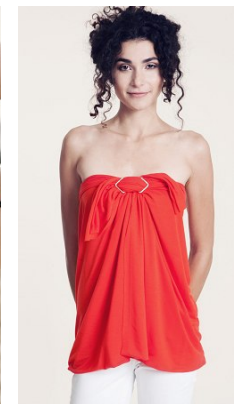

office@stellamodels.com

www.stellamodels.com

HEIGHT	BUST	DRESS	WAIST	HIPS	SHOES	HAIR	EYES
178	83	34	60	88	40.5	BLACK	BROWN