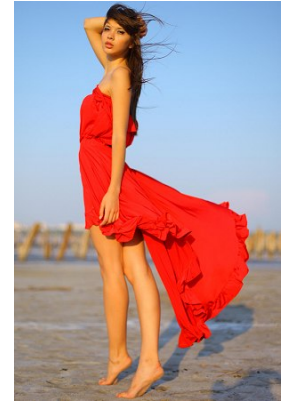

[www.stellamodels.com](http://www.stellamodels.com)

—  
STELLA  
MODELS  
×

HEIGHT  
176

DRESS  
34-36

HAIR  
BROWN

EYES  
GREEN