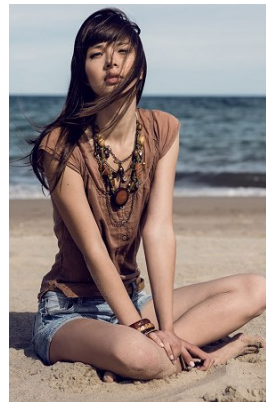

—
STELLA
MODELS

www.stellamodels.com

HEIGHT
176

DRESS
34-36

HAIR
BROWN

EYES
GREEN