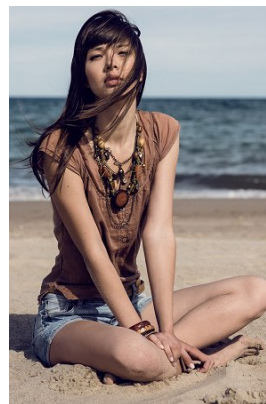

www.stellamodels.com

—
STELLA
MODELS
×

HEIGHT
176

DRESS
34-36

HAIR
BROWN

EYES
GREEN