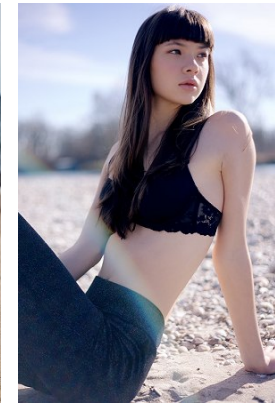

[www.stellamodels.com](http://www.stellamodels.com)

—  
STELLA  
MODELS  
×

HEIGHT  
176

DRESS  
34-36

HAIR  
BROWN

EYES  
GREEN