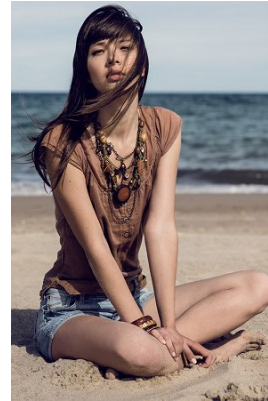

[www.stellamodels.com](http://www.stellamodels.com)

—  
STELLA  
MODELS  
×

HEIGHT  
176

DRESS  
34-36

HAIR  
BROWN

EYES  
GREEN