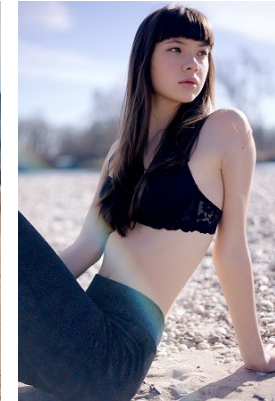

[www.stellamodels.com](http://www.stellamodels.com)

—  
STELLA  
MODELS  
×

HEIGHT  
176

DRESS  
34-36

HAIR  
BROWN

EYES  
GREEN