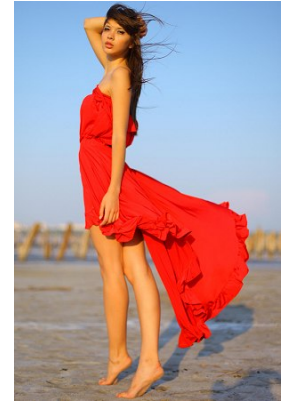

www.stellamodels.com

—
STELLA
MODELS
×

HEIGHT
176

DRESS
34-36

HAIR
BROWN

EYES
GREEN