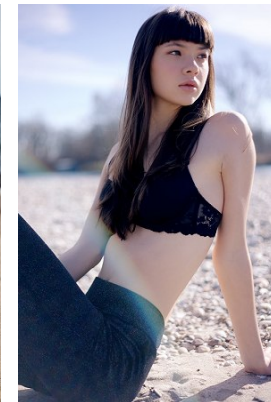

—
STELLA
MODELS

www.stellamodels.com

HEIGHT
176

DRESS
34-36

HAIR
BROWN

EYES
GREEN