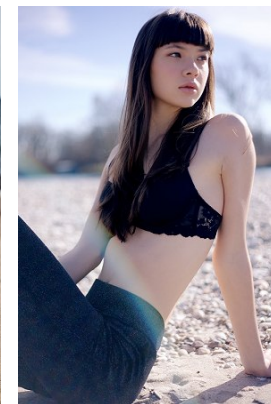

www.stellamodels.com

—
STELLA
MODELS
×

HEIGHT
176

DRESS
34-36

HAIR
BROWN

EYES
GREEN