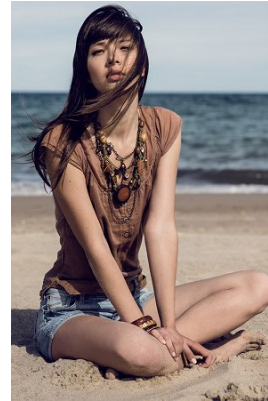

www.stellamodels.com

—
STELLA
MODELS
×

HEIGHT
176

DRESS
34-36

HAIR
BROWN

EYES
GREEN