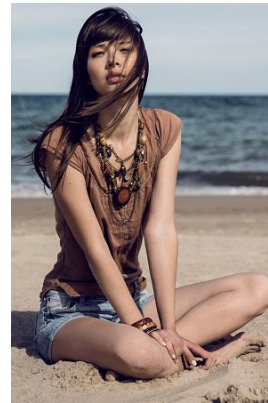

[www.stellamodels.com](http://www.stellamodels.com)

—  
STELLA  
MODELS  
×

HEIGHT  
176

DRESS  
34-36

HAIR  
BROWN

EYES  
GREEN