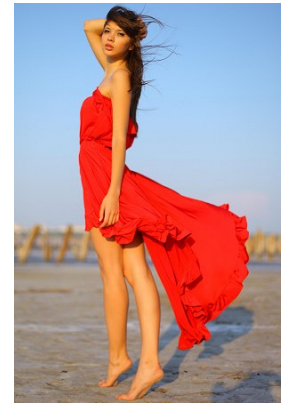

[www.stellamodels.com](http://www.stellamodels.com)

—  
STELLA  
MODELS  
×

HEIGHT  
176

DRESS  
34-36

HAIR  
BROWN

EYES  
GREEN