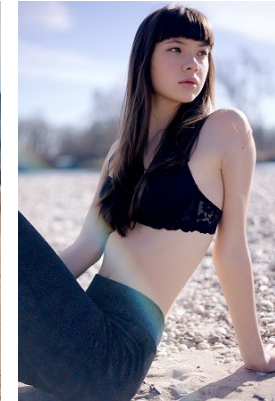

www.stellamodels.com

—
STELLA
MODELS
×

HEIGHT
176

DRESS
34-36

HAIR
BROWN

EYES
GREEN