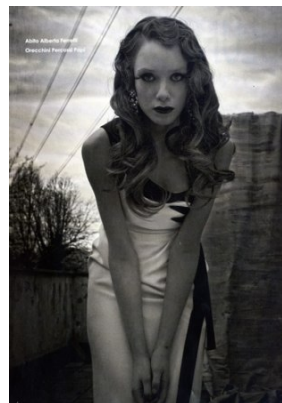

[www.stellamodels.com](http://www.stellamodels.com)

—  
STELLA  
MODELS  
×

HEIGHT	BUST	DRESS	WAIST	HIPS	SHOES	HAIR	EYES
176	82	34-36	60	90	39	RED	BLUE/GREEN