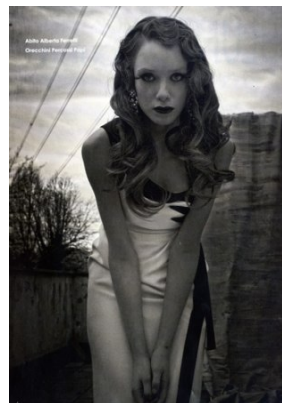

www.stellamodels.com

—
STELLA
MODELS
×

| | | | | | | | |
|--------|------|-------|-------|------|-------|------|------------|
| HEIGHT | BUST | DRESS | WAIST | HIPS | SHOES | HAIR | EYES |
| 176 | 82 | 34-36 | 60 | 90 | 39 | RED | BLUE/GREEN |