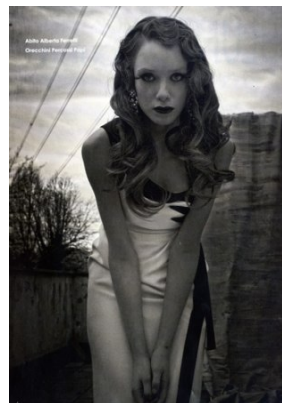

www.stellamodels.com

—
STELLA
MODELS
×

HEIGHT	BUST	DRESS	WAIST	HIPS	SHOES	HAIR	EYES
176	82	34-36	60	90	39	RED	BLUE/GREEN