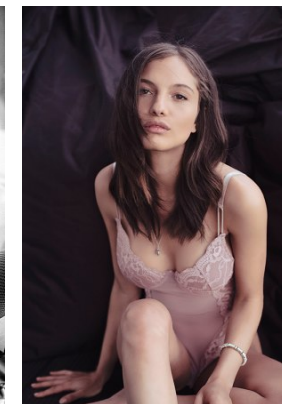

www.stellamodels.com

—
STELLA
MODELS
×

HEIGHT	BUST	DRESS	WAIST	HIPS	SHOES	HAIR	EYES
172	86	34	60	86	38	BROWN	GREEN/BROWN