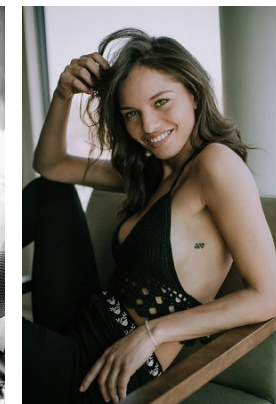

[www.stellamodels.com](http://www.stellamodels.com)

—  
STELLA  
MODELS  
×

HEIGHT	BUST	DRESS	WAIST	HIPS	SHOES	HAIR	EYES
172	86	34	60	86	38	BROWN	GREEN/BROWN