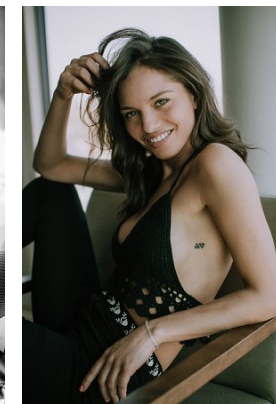

—
STELLA
MODELS
×

www.stellamodels.com

HEIGHT	BUST	DRESS	WAIST	HIPS	SHOES	HAIR	EYES
172	86	34	60	86	38	BROWN	GREEN/BROWN