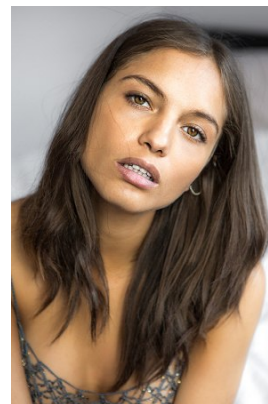

—
STELLA
MODELS
×

www.stellamodels.com

HEIGHT	BUST	DRESS	WAIST	HIPS	SHOES	HAIR	EYES
172	86	34	60	86	38	BROWN	GREEN/BROWN