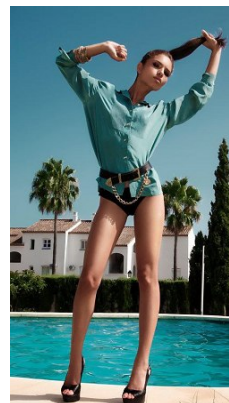

www.stellamodels.com

—
STELLA
MODELS
×

HEIGHT	BUST	DRESS	WAIST	HIPS	SHOES	HAIR	EYES
172	86	34	60	86	38	BROWN	GREEN/BROWN