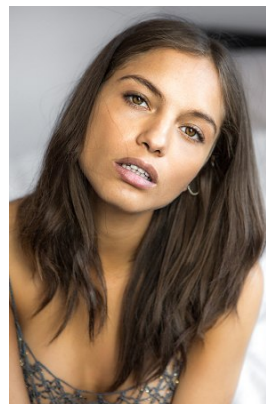

—
STELLA
MODELS
×

www.stellamodels.com

HEIGHT	BUST	DRESS	WAIST	HIPS	SHOES	HAIR	EYES
172	86	34	60	86	38	BROWN	GREEN/BROWN