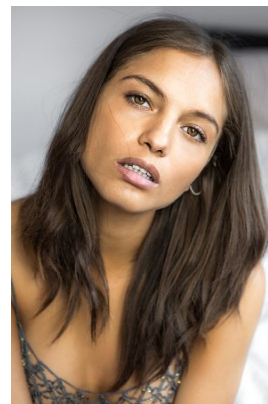

[www.stellamodels.com](http://www.stellamodels.com)

—  
STELLA  
MODELS  
×

HEIGHT	BUST	DRESS	WAIST	HIPS	SHOES	HAIR	EYES
172	86	34	60	86	38	BROWN	GREEN/BROWN