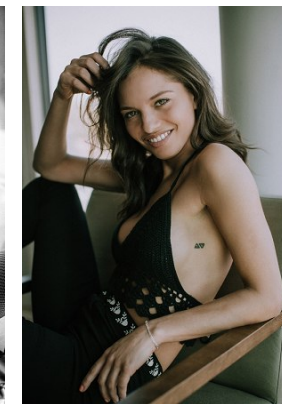

—
STELLA
MODELS
×

www.stellamodels.com

HEIGHT	BUST	DRESS	WAIST	HIPS	SHOES	HAIR	EYES
172	86	34	60	86	38	BROWN	GREEN/BROWN