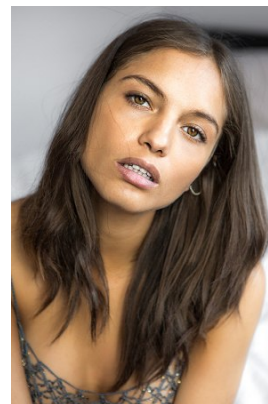

www.stellamodels.com

—
STELLA
MODELS
×

HEIGHT	BUST	DRESS	WAIST	HIPS	SHOES	HAIR	EYES
172	86	34	60	86	38	BROWN	GREEN/BROWN