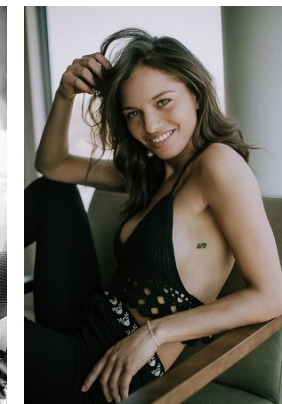

—
STELLA
MODELS
×

www.stellamodels.com

HEIGHT	BUST	DRESS	WAIST	HIPS	SHOES	HAIR	EYES
172	86	34	60	86	38	BROWN	GREEN/BROWN