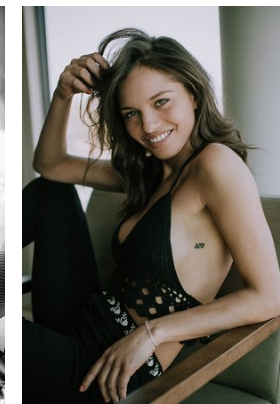

—
STELLA
MODELS
×

www.stellamodels.com

HEIGHT	BUST	DRESS	WAIST	HIPS	SHOES	HAIR	EYES
172	86	34	60	86	38	BROWN	GREEN/BROWN