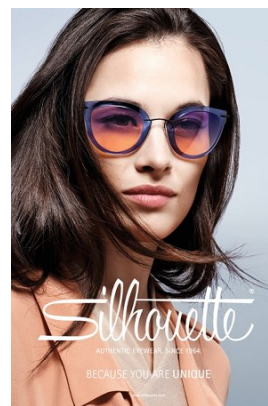

www.stellamodels.com

—
STELLA
MODELS
×

HEIGHT	BUST	DRESS	WAIST	HIPS	SHOES	HAIR	EYES
172	83	36	61	88	39	BROWN	GREEN