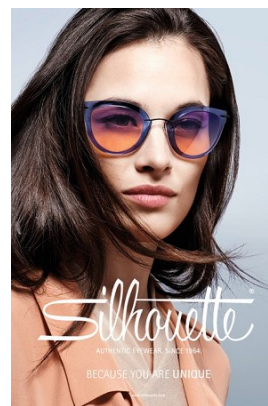

[www.stellamodels.com](http://www.stellamodels.com)

—  
STELLA  
MODELS  
×

HEIGHT	BUST	DRESS	WAIST	HIPS	SHOES	HAIR	EYES
172	83	36	61	88	39	BROWN	GREEN