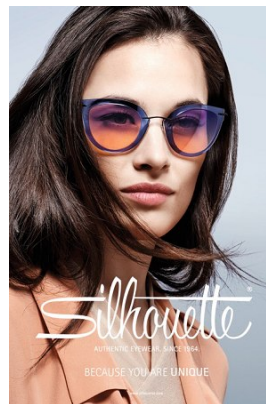

—
STELLA
MODELS
×

www.stellamodels.com

HEIGHT	BUST	DRESS	WAIST	HIPS	SHOES	HAIR	EYES
172	83	36	61	88	39	BROWN	GREEN