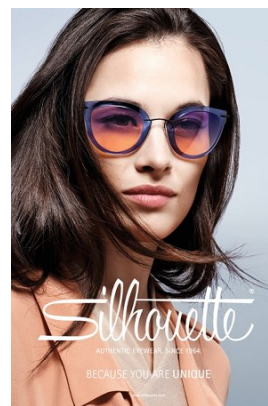

—
STELLA
MODELS
×

www.stellamodels.com

HEIGHT	BUST	DRESS	WAIST	HIPS	SHOES	HAIR	EYES
172	83	36	61	88	39	BROWN	GREEN