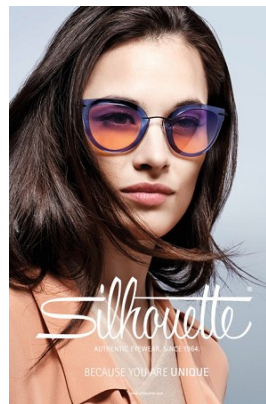

[www.stellamodels.com](http://www.stellamodels.com)

—  
STELLA  
MODELS  
×

HEIGHT	BUST	DRESS	WAIST	HIPS	SHOES	HAIR	EYES
172	83	36	61	88	39	BROWN	GREEN