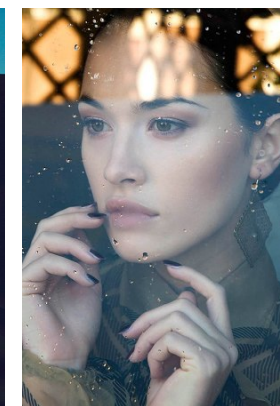

www.stellamodels.com

—
STELLA
MODELS
×

HEIGHT	BUST	DRESS	WAIST	HIPS	SHOES	HAIR	EYES
172	83	36	61	88	39	BROWN	GREEN