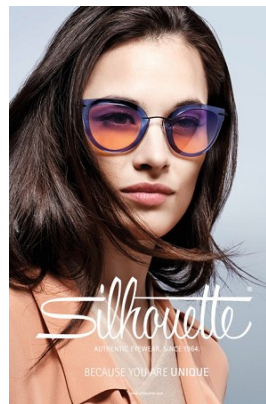

www.stellamodels.com

—
STELLA
MODELS
×

HEIGHT	BUST	DRESS	WAIST	HIPS	SHOES	HAIR	EYES
172	83	36	61	88	39	BROWN	GREEN