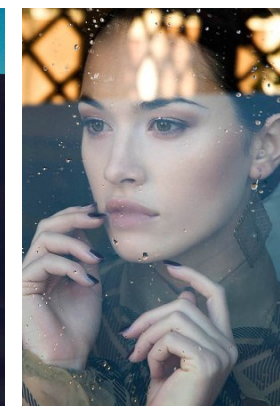

[www.stellamodels.com](http://www.stellamodels.com)

—  
STELLA  
MODELS  
×

HEIGHT	BUST	DRESS	WAIST	HIPS	SHOES	HAIR	EYES
172	83	36	61	88	39	BROWN	GREEN