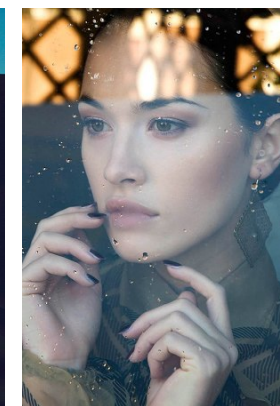

—
STELLA
MODELS
×

www.stellamodels.com

HEIGHT	BUST	DRESS	WAIST	HIPS	SHOES	HAIR	EYES
172	83	36	61	88	39	BROWN	GREEN