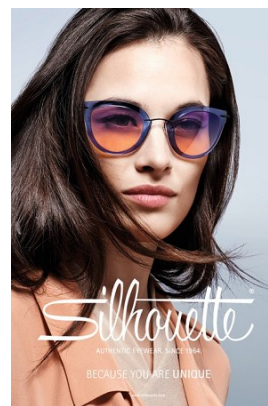

—  
STELLA  
MODELS  
×

[www.stellamodels.com](http://www.stellamodels.com)

HEIGHT	BUST	DRESS	WAIST	HIPS	SHOES	HAIR	EYES
172	83	36	61	88	39	BROWN	GREEN