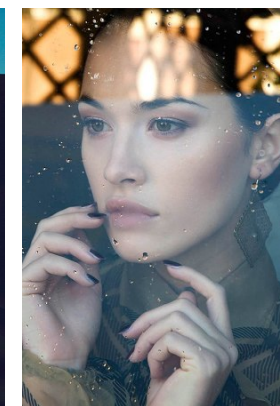

—  
STELLA  
MODELS  
×

[www.stellamodels.com](http://www.stellamodels.com)

HEIGHT	BUST	DRESS	WAIST	HIPS	SHOES	HAIR	EYES
172	83	36	61	88	39	BROWN	GREEN