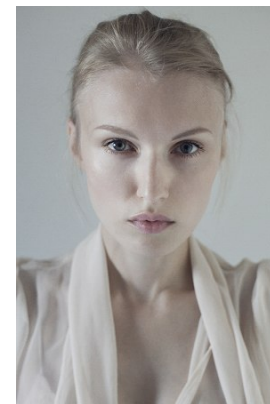

—  
STELLA  
MODELS

[www.stellamodels.com](http://www.stellamodels.com)

|        |      |       |       |      |       |        |      |
|--------|------|-------|-------|------|-------|--------|------|
| HEIGHT | BUST | DRESS | WAIST | HIPS | SHOES | HAIR   | EYES |
| 176    | 89   | 34-36 | 88    | 88   | 38    | BLONDE | BLUE |