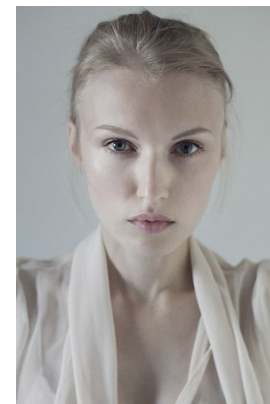

—
STELLA
MODELS
×

www.stellamodels.com

HEIGHT	BUST	DRESS	WAIST	HIPS	SHOES	HAIR	EYES
176	89	34-36	88	88	38	BLONDE	BLUE