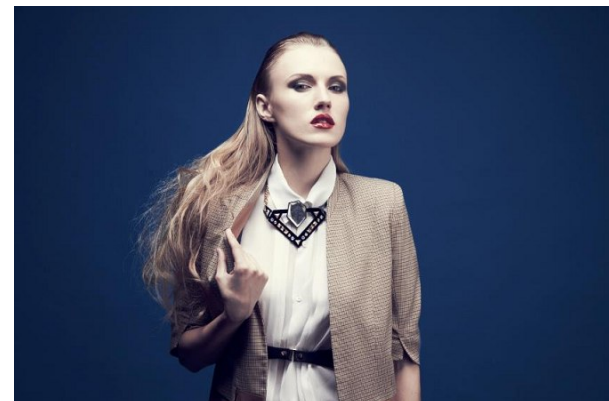

—
STELLA
MODELS

www.stellamodels.com

HEIGHT	BUST	DRESS	WAIST	HIPS	SHOES	HAIR	EYES
176	89	34-36	88	88	38	BLONDE	BLUE