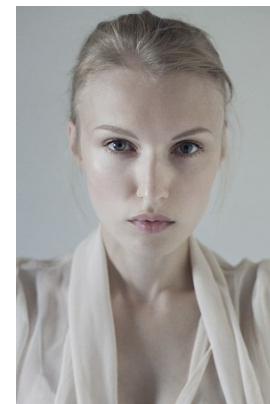

—
STELLA
MODELS

www.stellamodels.com

| | | | | | | | |
|--------|------|-------|-------|------|-------|--------|------|
| HEIGHT | BUST | DRESS | WAIST | HIPS | SHOES | HAIR | EYES |
| 176 | 89 | 34-36 | 88 | 88 | 38 | BLONDE | BLUE |