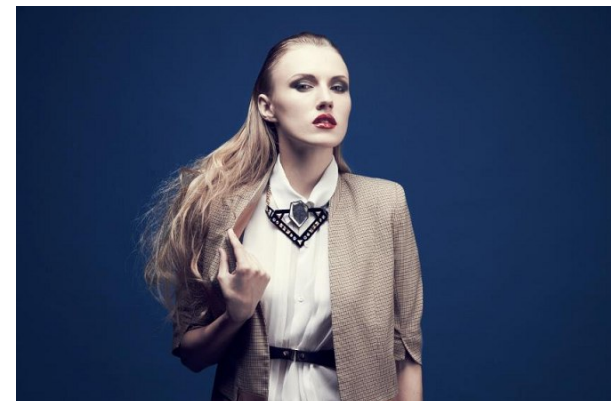

—
STELLA
MODELS

www.stellamodels.com

HEIGHT	BUST	DRESS	WAIST	HIPS	SHOES	HAIR	EYES
176	89	34-36	88	88	38	BLONDE	BLUE