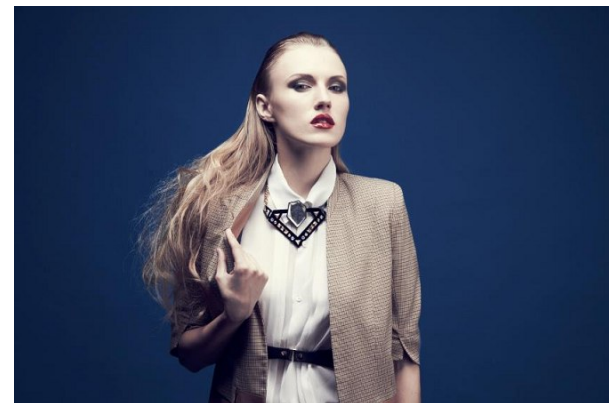

—
STELLA
MODELS

www.stellamodels.com

| | | | | | | | |
|--------|------|-------|-------|------|-------|--------|------|
| HEIGHT | BUST | DRESS | WAIST | HIPS | SHOES | HAIR | EYES |
| 176 | 89 | 34-36 | 88 | 88 | 38 | BLONDE | BLUE |