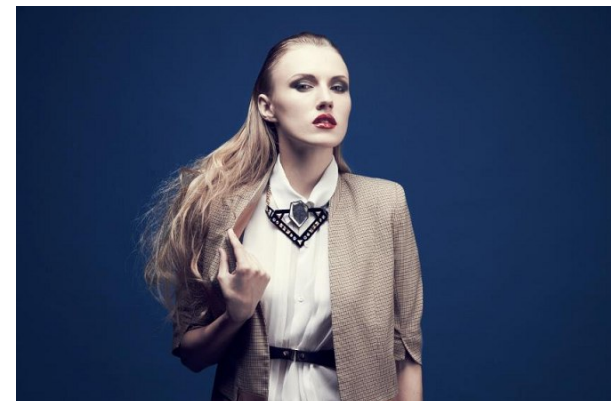

—  
STELLA  
MODELS

[www.stellamodels.com](http://www.stellamodels.com)

|        |      |       |       |      |       |        |      |
|--------|------|-------|-------|------|-------|--------|------|
| HEIGHT | BUST | DRESS | WAIST | HIPS | SHOES | HAIR   | EYES |
| 176    | 89   | 34-36 | 88    | 88   | 38    | BLONDE | BLUE |