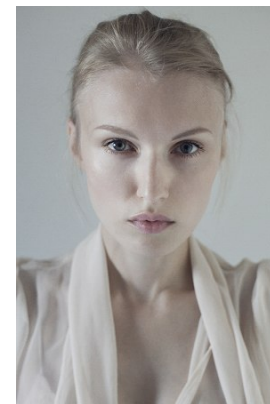

—
STELLA
MODELS

www.stellamodels.com

HEIGHT	BUST	DRESS	WAIST	HIPS	SHOES	HAIR	EYES
176	89	34-36	88	88	38	BLONDE	BLUE