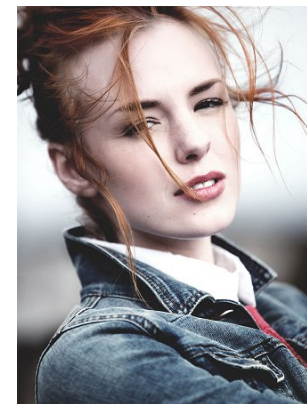

office@stellamodels.com

www.stellamodels.com

HEIGHT	BUST	DRESS	WAIST	HIPS	SHOES	HAIR	EYES
174	84	36-38	60	91	39	RED	BLUE