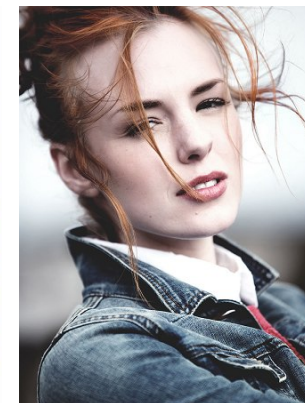

office@stellamodels.com

www.stellamodels.com

HEIGHT	BUST	DRESS	WAIST	HIPS	SHOES	HAIR	EYES
174	84	36-38	60	91	39	RED	BLUE