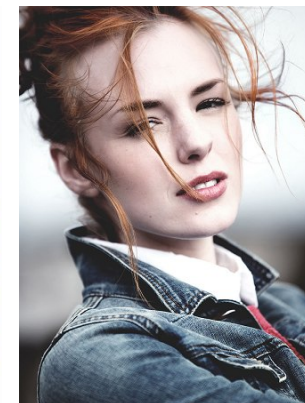

*office@stellamodels.com*

[www.stellamodels.com](http://www.stellamodels.com)

HEIGHT	BUST	DRESS	WAIST	HIPS	SHOES	HAIR	EYES
174	84	36-38	60	91	39	RED	BLUE