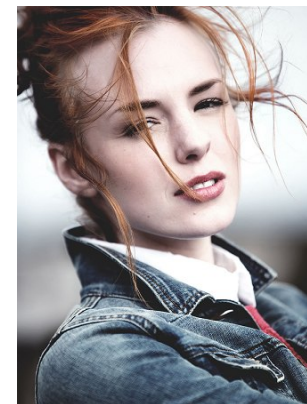

*office@stellamodels.com*

[www.stellamodels.com](http://www.stellamodels.com)

HEIGHT	BUST	DRESS	WAIST	HIPS	SHOES	HAIR	EYES
174	84	36-38	60	91	39	RED	BLUE