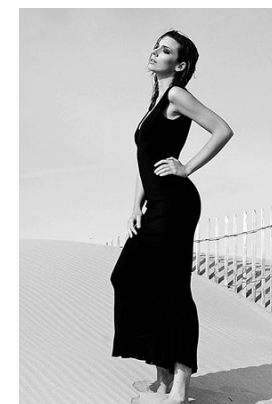

www.stellamodels.com

STELLA
MODELS

HEIGHT	BUST	DRESS	WAIST	HIPS	SHOES	HAIR	EYES
176	90	36	65	95	39	LIGHT BROWN	BROWN