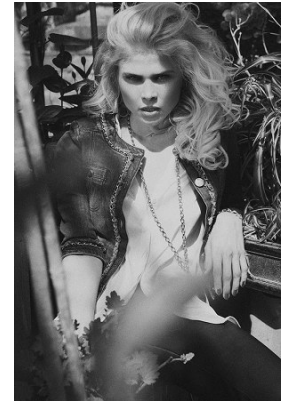

www.stellamodels.com

—
STELLA
MODELS
×

HEIGHT	BUST	DRESS	WAIST	HIPS	SHOES	HAIR	EYES
178	86	34-36	63	90	40	BLONDE	GREEN