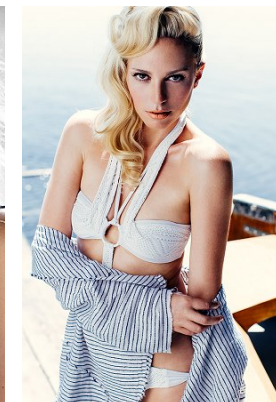

HEIGHT	BUST	DRESS	WAIST	HIPS	SHOES	HAIR	EYES
176	86	36	69	90	37	BLONDE	GREEN