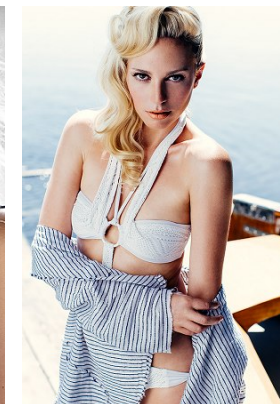

HEIGHT	BUST	DRESS	WAIST	HIPS	SHOES	HAIR	EYES
176	86	36	69	90	37	BLONDE	GREEN