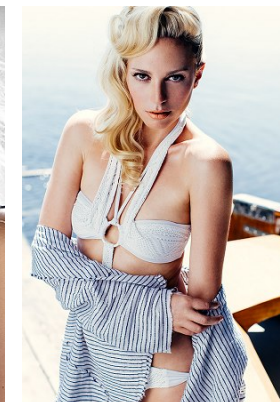

HEIGHT	BUST	DRESS	WAIST	HIPS	SHOES	HAIR	EYES
176	86	36	69	90	37	BLONDE	GREEN