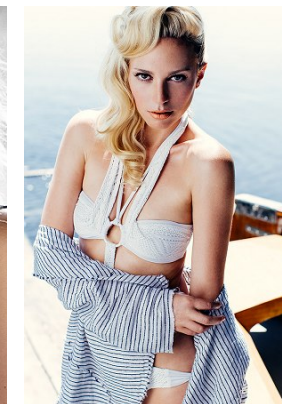

HEIGHT	BUST	DRESS	WAIST	HIPS	SHOES	HAIR	EYES
176	86	36	69	90	37	BLONDE	GREEN