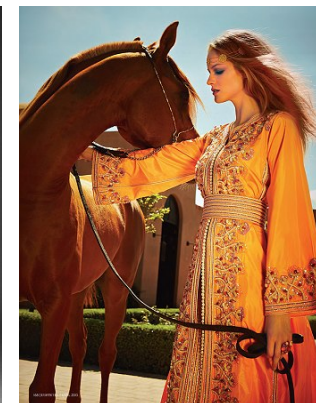

[www.stellamodels.com](http://www.stellamodels.com)

—  
STELLA  
MODELS  
×

HEIGHT	DRESS	SHOES	HAIR	EYES
179	34-36	40	BLONDE	GREEN