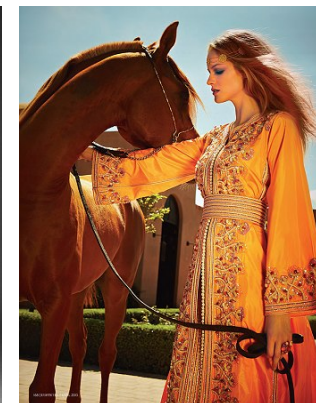

www.stellamodels.com

—
STELLA
MODELS
×

HEIGHT	DRESS	SHOES	HAIR	EYES
179	34-36	40	BLONDE	GREEN