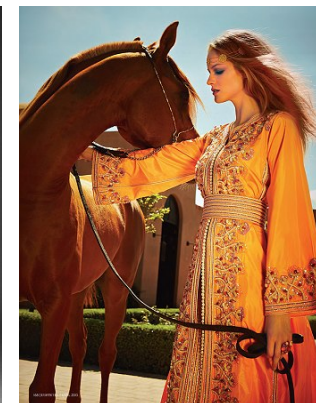

www.stellamodels.com

—
STELLA
MODELS
×

HEIGHT 179 DRESS 34-36 SHOES 40 HAIR BLONDE EYES GREEN