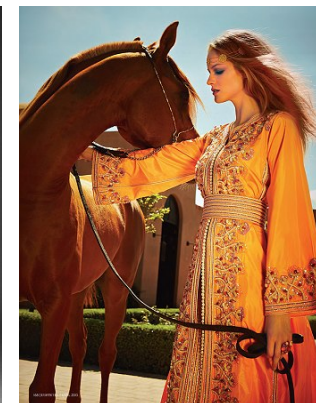

[www.stellamodels.com](http://www.stellamodels.com)

—  
STELLA  
MODELS  
×

|        |       |       |        |       |
|--------|-------|-------|--------|-------|
| HEIGHT | DRESS | SHOES | HAIR   | EYES  |
| 179    | 34-36 | 40    | BLONDE | GREEN |