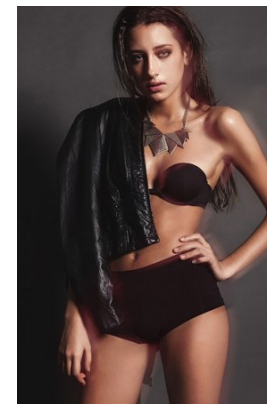

www.stellamodels.com

—
STELLA
MODELS
×

HEIGHT	BUST	DRESS	WAIST	HIPS	SHOES	HAIR	EYES
172	74	34	61	84	38.5	DARK BLONDE	BLUE