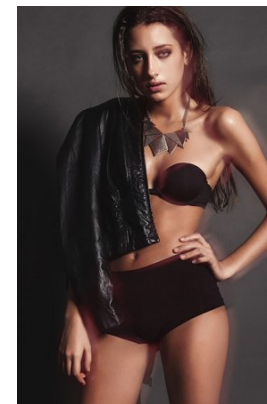

[www.stellamodels.com](http://www.stellamodels.com)

—  
STELLA  
MODELS  
×

HEIGHT	BUST	DRESS	WAIST	HIPS	SHOES	HAIR	EYES
172	74	34	61	84	38.5	DARK BLONDE	BLUE