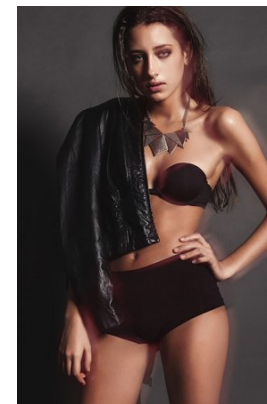

www.stellamodels.com

—
STELLA
MODELS
×

| | | | | | | | |
|--------|------|-------|-------|------|-------|-------------|------|
| HEIGHT | BUST | DRESS | WAIST | HIPS | SHOES | HAIR | EYES |
| 172 | 74 | 34 | 61 | 84 | 38.5 | DARK BLONDE | BLUE |