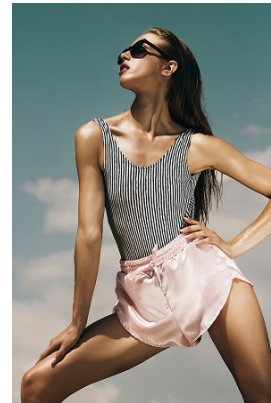

www.stellamodels.com

—
STELLA
MODELS
×

HEIGHT	BUST	WAIST	HIPS	SHOES	HAIR	EYES
176	82	59	89	40	BLONDE	GREEN