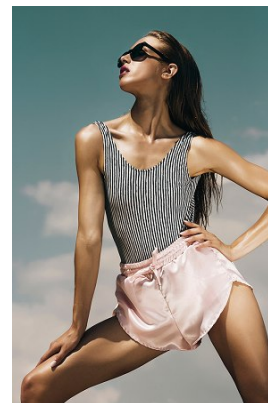

www.stellamodels.com

—
STELLA
MODELS
×

HEIGHT	BUST	WAIST	HIPS	SHOES	HAIR	EYES
176	82	59	89	40	BLONDE	GREEN