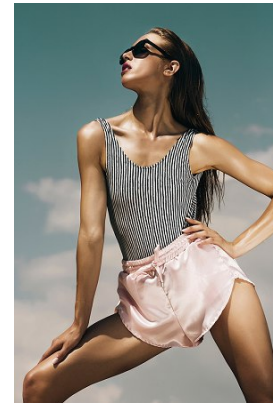

www.stellamodels.com

—
STELLA
MODELS
×

| | | | | | | |
|--------|------|-------|------|-------|--------|-------|
| HEIGHT | BUST | WAIST | HIPS | SHOES | HAIR | EYES |
| 176 | 82 | 59 | 89 | 40 | BLONDE | GREEN |