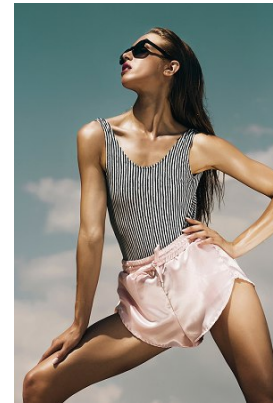

www.stellamodels.com

—
STELLA
MODELS
×

HEIGHT	BUST	WAIST	HIPS	SHOES	HAIR	EYES
176	82	59	89	40	BLONDE	GREEN