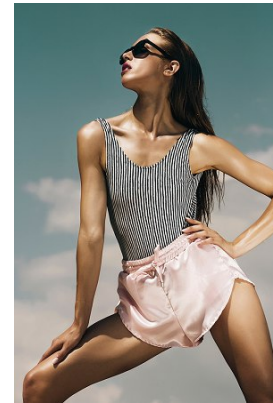

[www.stellamodels.com](http://www.stellamodels.com)

—  
STELLA  
MODELS  
×

HEIGHT	BUST	WAIST	HIPS	SHOES	HAIR	EYES
176	82	59	89	40	BLONDE	GREEN