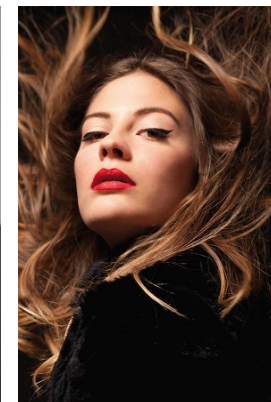

[www.stellamodels.com](http://www.stellamodels.com)

—  
STELLA  
MODELS  
×

HEIGHT	BUST	DRESS	WAIST	HIPS	SHOES	HAIR	EYES
175	86	34-36	60	89	39.5	WHITE	BROWN