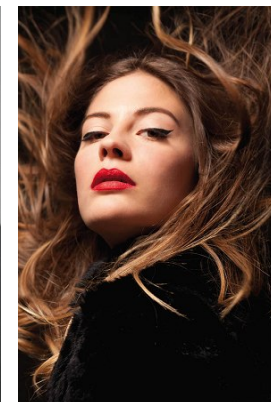

www.stellamodels.com

—
STELLA
MODELS
×

HEIGHT	BUST	DRESS	WAIST	HIPS	SHOES	HAIR	EYES
175	86	34-36	60	89	39.5	WHITE	BROWN