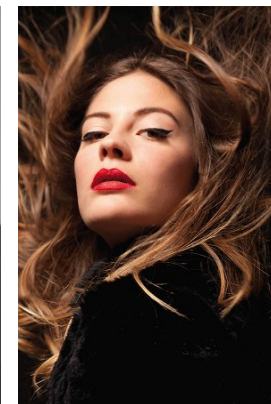

www.stellamodels.com

—
STELLA
MODELS
×

HEIGHT	BUST	DRESS	WAIST	HIPS	SHOES	HAIR	EYES
175	86	34-36	60	89	39.5	WHITE	BROWN