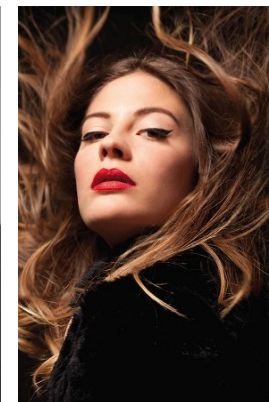

www.stellamodels.com

—
STELLA
MODELS
×

HEIGHT	BUST	DRESS	WAIST	HIPS	SHOES	HAIR	EYES
175	86	34-36	60	89	39.5	WHITE	BROWN