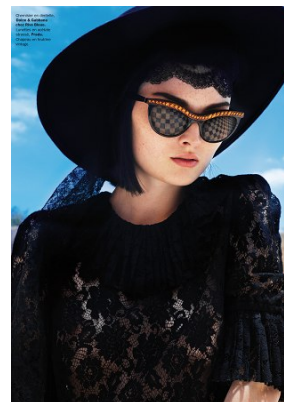

HEIGHT 172 BUST 80 DRESS 34-36 WAIST 58 HIPS 90 SHOES 38 HAIR BROWN EYES BLUE