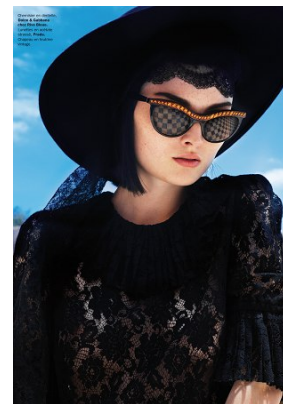

HEIGHT	BUST	DRESS	WAIST	HIPS	SHOES	HAIR	EYES
172	80	34-36	58	90	38	BROWN	BLUE