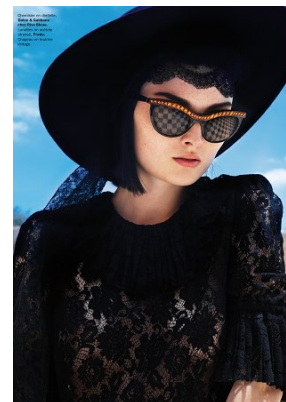

HEIGHT 172 BUST 80 DRESS 34-36 WAIST 58 HIPS 90 SHOES 38 HAIR BROWN EYES BLUE