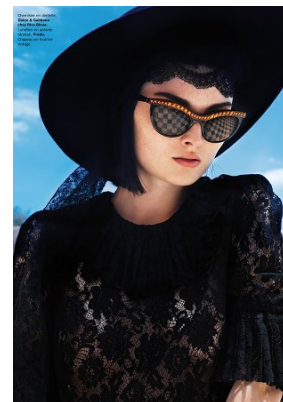

HEIGHT 172 BUST 80 DRESS 34-36 WAIST 58 HIPS 90 SHOES 38 HAIR BROWN EYES BLUE