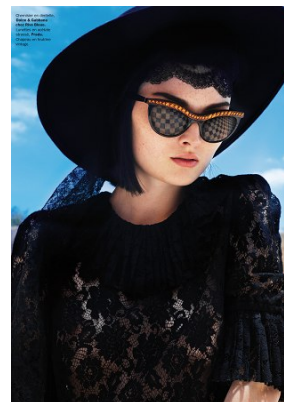

HEIGHT	BUST	DRESS	WAIST	HIPS	SHOES	HAIR	EYES
172	80	34-36	58	90	38	BROWN	BLUE