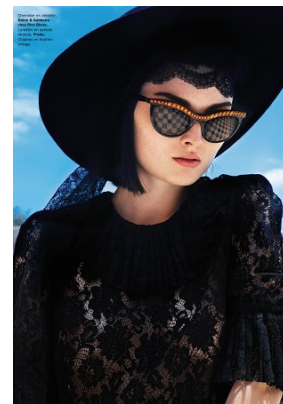

HEIGHT 172 BUST 80 DRESS 34-36 WAIST 58 HIPS 90 SHOES 38 HAIR BROWN EYES BLUE