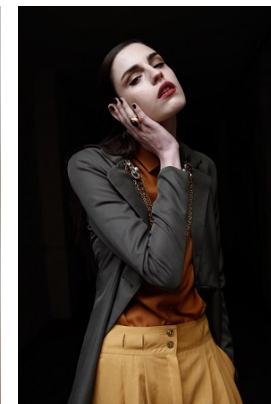

office@stellamodels.com

www.stellamodels.com

HEIGHT 180 BUST 80 WAIST 63 HIPS 90 SHOES 39 HAIR BROWN EYES BROWN