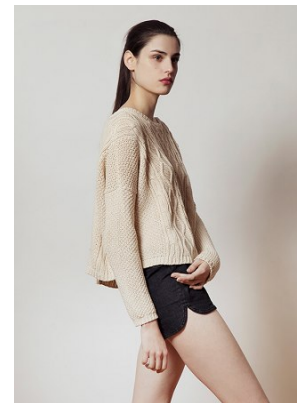

office@stellamodels.com

www.stellamodels.com

HEIGHT 180 BUST 80 WAIST 63 HIPS 90 SHOES 39 HAIR BROWN EYES BROWN