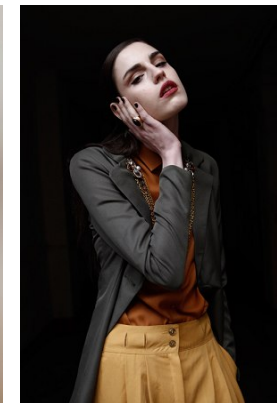

office@stellamodels.com

www.stellamodels.com

HEIGHT 180 BUST 80 WAIST 63 HIPS 90 SHOES 39 HAIR BROWN EYES BROWN