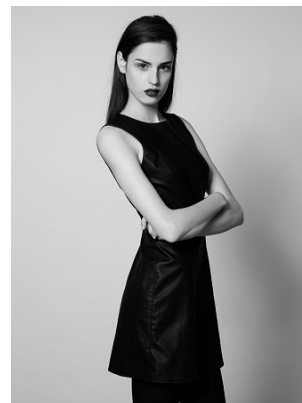

office@stellamodels.com

www.stellamodels.com

HEIGHT 180 BUST 80 WAIST 63 HIPS 90 SHOES 39 HAIR BROWN EYES BROWN