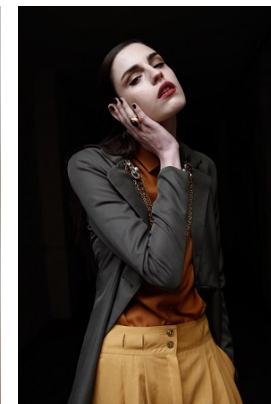

office@stellamodels.com

www.stellamodels.com

HEIGHT	BUST	WAIST	HIPS	SHOES	HAIR	EYES
180	80	63	90	39	BROWN	BROWN