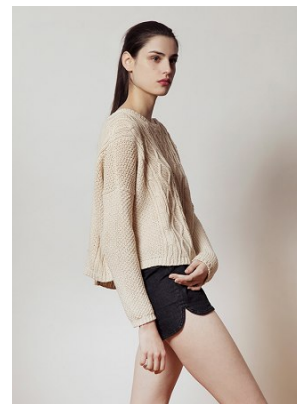

office@stellamodels.com

www.stellamodels.com

HEIGHT	BUST	WAIST	HIPS	SHOES	HAIR	EYES
180	80	63	90	39	BROWN	BROWN