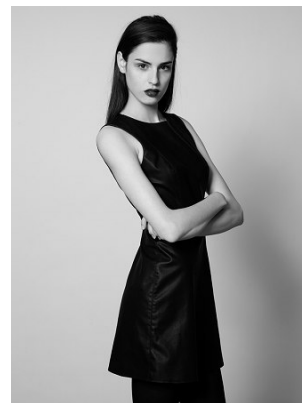

office@stellamodels.com

www.stellamodels.com

HEIGHT	BUST	WAIST	HIPS	SHOES	HAIR	EYES
180	80	63	90	39	BROWN	BROWN