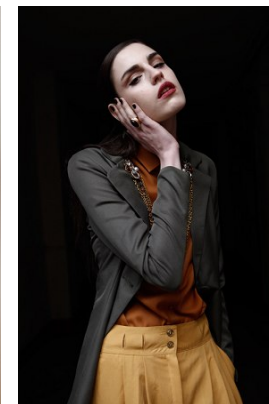

office@stellamodels.com

www.stellamodels.com

HEIGHT	BUST	WAIST	HIPS	SHOES	HAIR	EYES
180	80	63	90	39	BROWN	BROWN