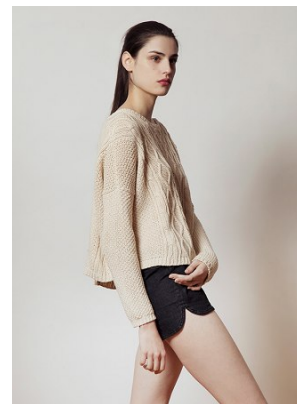

office@stellamodels.com

www.stellamodels.com

HEIGHT 180 BUST 80 WAIST 63 HIPS 90 SHOES 39 HAIR BROWN EYES BROWN