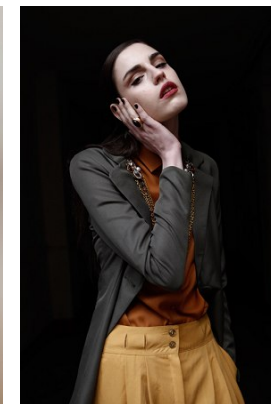

office@stellamodels.com

www.stellamodels.com

HEIGHT	BUST	WAIST	HIPS	SHOES	HAIR	EYES
180	80	63	90	39	BROWN	BROWN