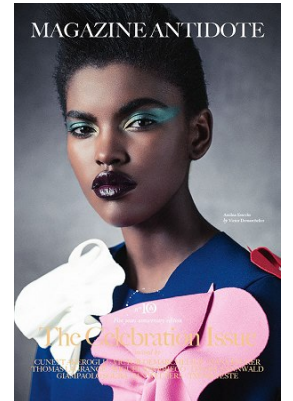

www.stellamodels.com

—
STELLA
MODELS
×

HEIGHT	BUST	WAIST	HIPS	SHOES	HAIR	EYES
178	77	60	83	41	BROWN	BROWN