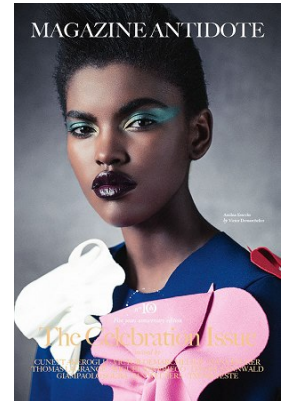

www.stellamodels.com

—
STELLA
MODELS
×

HEIGHT	BUST	WAIST	HIPS	SHOES	HAIR	EYES
178	77	60	83	41	BROWN	BROWN