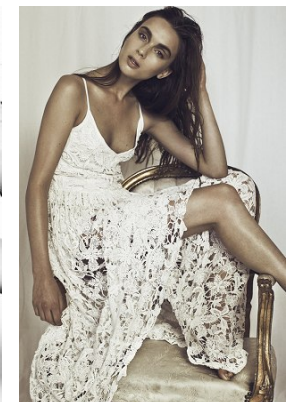

[www.stellamodels.com](http://www.stellamodels.com)

—  
STELLA  
MODELS  
×

HEIGHT	BUST	WAIST	HIPS	SHOES	HAIR	EYES
180	81	65	90	40	CHESTNUT	BLUE/GREY