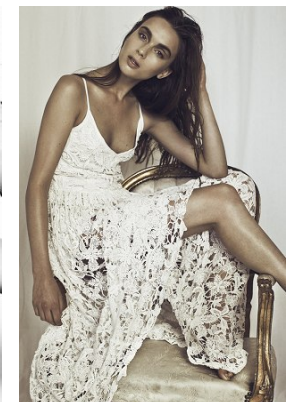

www.stellamodels.com

—
STELLA
MODELS
×

HEIGHT	BUST	WAIST	HIPS	SHOES	HAIR	EYES
180	81	65	90	40	CHESTNUT	BLUE/GREY