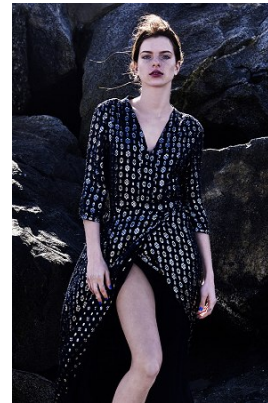

[www.stellamodels.com](http://www.stellamodels.com)

—  
STELLA  
MODELS  
×

HEIGHT	BUST	DRESS	WAIST	HIPS	SHOES	HAIR	EYES
175	83	34-36	60	87	36	RED	BLUE