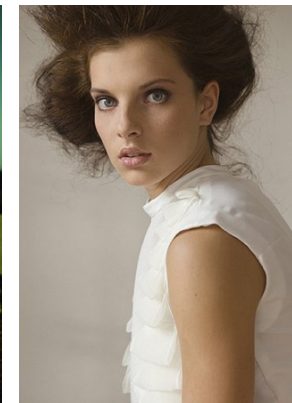

[www.stellamodels.com](http://www.stellamodels.com)

—  
STELLA  
MODELS  
×

HEIGHT	BUST	DRESS	WAIST	HIPS	SHOES	HAIR	EYES
175	83	34-36	60	87	36	RED	BLUE