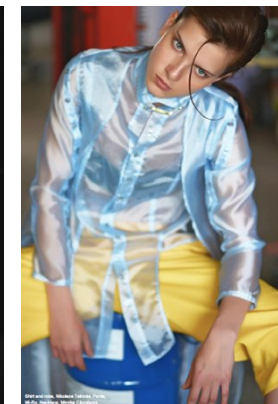

www.stellamodels.com

—
STELLA
MODELS
×

HEIGHT	BUST	DRESS	WAIST	HIPS	SHOES	HAIR	EYES
175	83	34-36	60	87	36	RED	BLUE