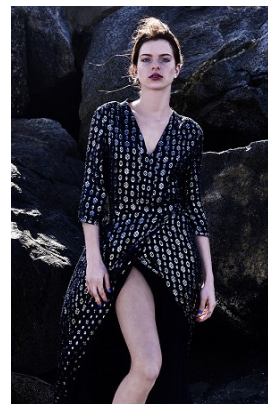

www.stellamodels.com

—
STELLA
MODELS
×

HEIGHT	BUST	DRESS	WAIST	HIPS	SHOES	HAIR	EYES
175	83	34-36	60	87	36	RED	BLUE