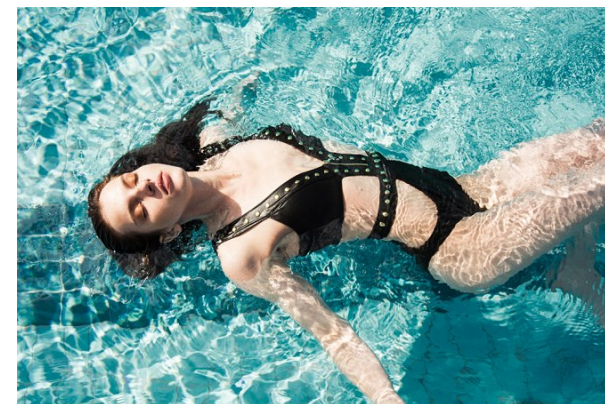

www.stellamodels.com

—
STELLA
MODELS
×

HEIGHT	BUST	DRESS	WAIST	HIPS	SHOES	HAIR	EYES
175	83	34-36	60	87	36	RED	BLUE