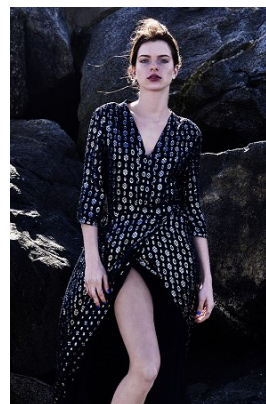

www.stellamodels.com

—
STELLA
MODELS
×

HEIGHT	BUST	DRESS	WAIST	HIPS	SHOES	HAIR	EYES
175	83	34-36	60	87	36	RED	BLUE