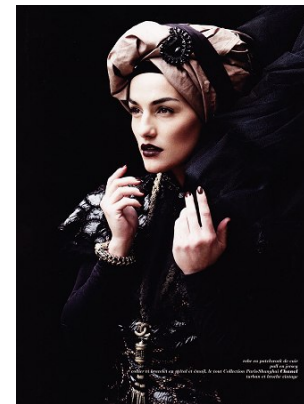

[www.stellamodels.com](http://www.stellamodels.com)

—  
STELLA  
MODELS  
×

HEIGHT  
178

HAIR  
BROWN

EYES  
BROWN