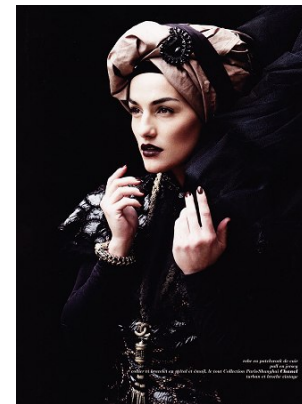

[www.stellamodels.com](http://www.stellamodels.com)

—  
STELLA  
MODELS  
×

HEIGHT  
178

HAIR  
BROWN

EYES  
BROWN