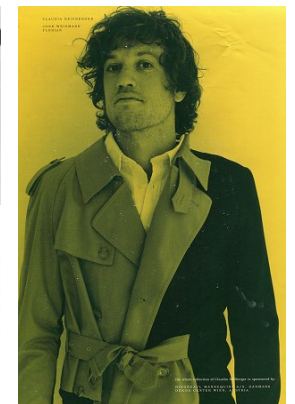

[www.stellamodels.com](http://www.stellamodels.com)

—  
STELLA  
MODELS  
×

HEIGHT	CHEST	WAIST	SHOES	HAIR	EYES
189	100	83	46	DARK BLONDE	GREEN/BROWN