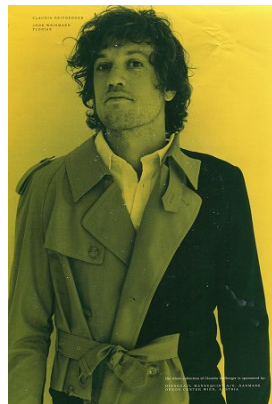

—
STELLA
MODELS

www.stellamodels.com

HEIGHT	CHEST	WAIST	SHOES	HAIR	EYES
189	100	83	46	DARK BLONDE	GREEN/BROWN