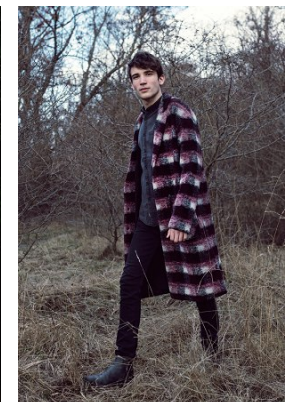

www.stellamodels.com

—
STELLA
MODELS
×

KARLMICHAEL

HEIGHT
188

CHEST
91

WAIST
74

SHOES
43

HAIR
BROWN