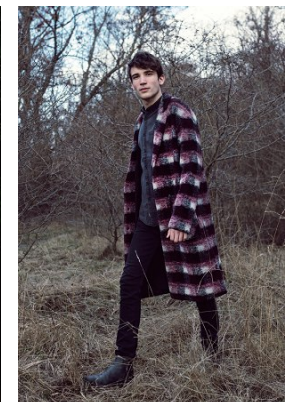

[www.stellamodels.com](http://www.stellamodels.com)

—  
STELLA  
MODELS  
×

HEIGHT	CHEST	WAIST	SHOES	HAIR	EYES
188	91	74	43	BROWN	HAZEL