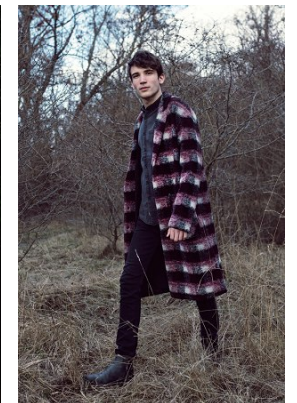

www.stellamodels.com

—
STELLA
MODELS
×

HEIGHT
188

CHEST
91

WAIST
74

SHOES
43

HAIR
BROWN

EYES
HAZEL