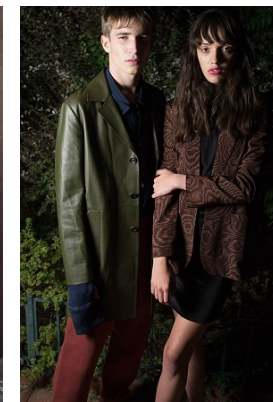

[www.stellamodels.com](http://www.stellamodels.com)

—  
STELLA  
MODELS  
×

HEIGHT	CHEST	WAIST	SHOES	HAIR	EYES
188	91	74	43	BROWN	HAZEL