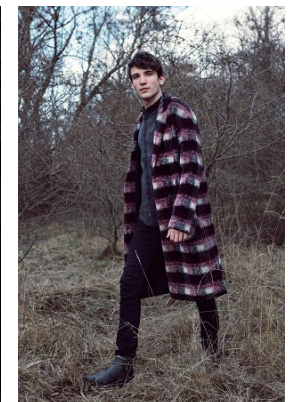

[www.stellamodels.com](http://www.stellamodels.com)

—  
STELLA  
MODELS  
×

KARLMICHAEL

HEIGHT	CHEST	WAIST	SHOES	HAIR	EYES
188	91	74	43	BROWN	HAZEL