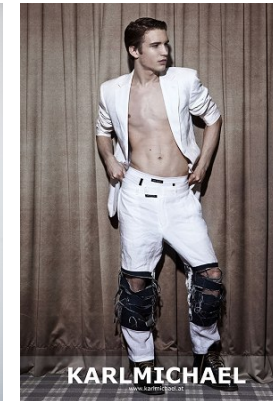

www.stellamodels.com

—
STELLA
MODELS
×

HEIGHT	CHEST	WAIST	SHOES	HAIR	EYES
188	91	74	43	BROWN	HAZEL

KARLMICHAEL