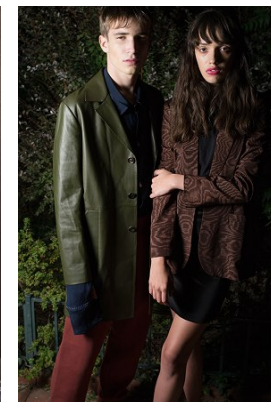

www.stellamodels.com

—
STELLA
MODELS
×

KARLMICHAEL

HEIGHT
188

CHEST
91

WAIST
74

SHOES
43

HAIR
BROWN

EYES
HAZEL