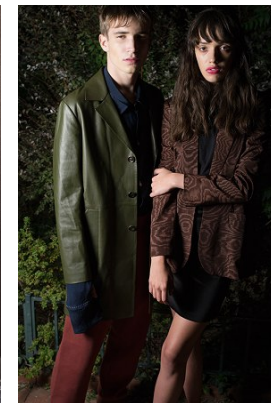

www.stellamodels.com

—
STELLA
MODELS
×

HEIGHT
188

CHEST
91

WAIST
74

SHOES
43

HAIR
BROWN

EYES
HAZEL