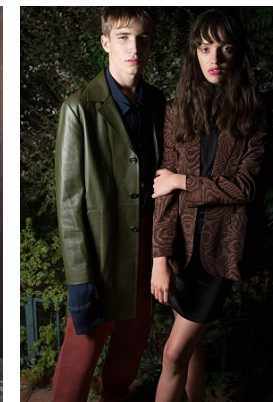

www.stellamodels.com

—
STELLA
MODELS
×

HEIGHT	CHEST	WAIST	SHOES	HAIR	EYES
188	91	74	43	BROWN	HAZEL