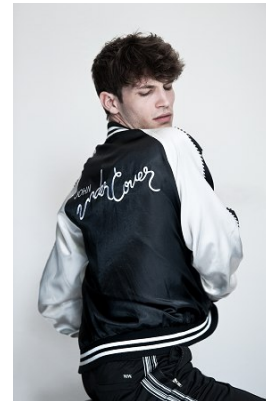

www.stellamodels.com

—
STELLA
MODELS
×

HEIGHT	CHEST	WAIST	SHOES	HAIR	EYES
188	91	74	43	BROWN	HAZEL

KARLMICHAEL