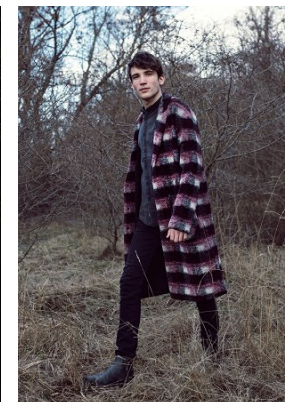

www.stellamodels.com

—
STELLA
MODELS
×

HEIGHT	CHEST	WAIST	SHOES	HAIR	EYES
188	91	74	43	BROWN	HAZEL