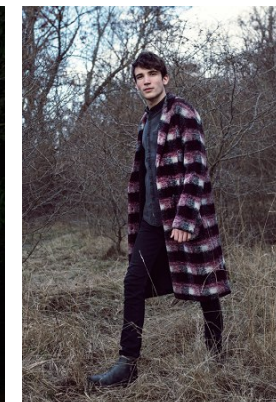

www.stellamodels.com

—
STELLA
MODELS
×

KARLMICHAEL

HEIGHT	CHEST	WAIST	SHOES	HAIR	EYES
188	91	74	43	BROWN	HAZEL