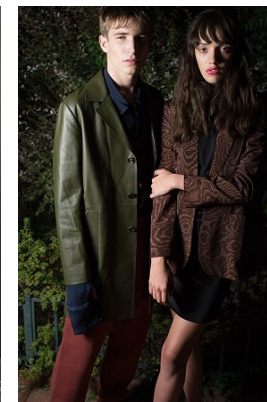

www.stellamodels.com

—
STELLA
MODELS
×

KARLMICHAEL

HEIGHT	CHEST	WAIST	SHOES	HAIR	EYES
188	91	74	43	BROWN	HAZEL