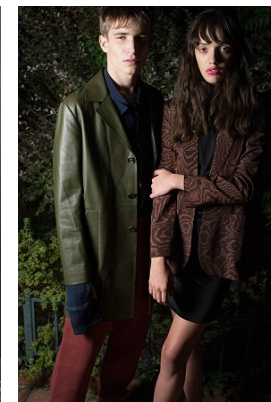

[www.stellamodels.com](http://www.stellamodels.com)

—  
STELLA  
MODELS  
×

KARLMICHAEL

HEIGHT	CHEST	WAIST	SHOES	HAIR	EYES
188	91	74	43	BROWN	HAZEL