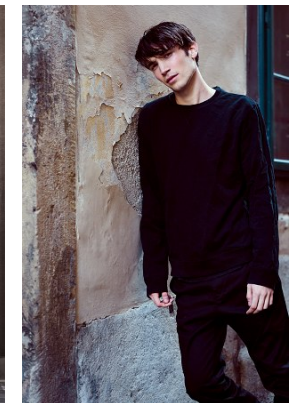

www.stellamodels.com

—
STELLA
MODELS
×

HEIGHT
188

CHEST
91

WAIST
74

SHOES
43

HAIR
BROWN

EYES
HAZEL