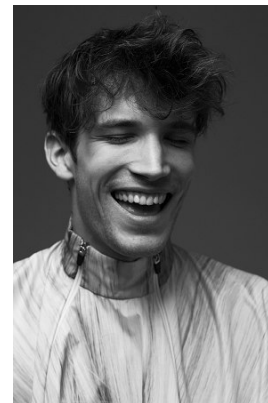

www.stellamodels.com

—
STELLA
MODELS
×

HEIGHT
188

CHEST
91

WAIST
74

SHOES
43

HAIR
BROWN

EYES
HAZEL