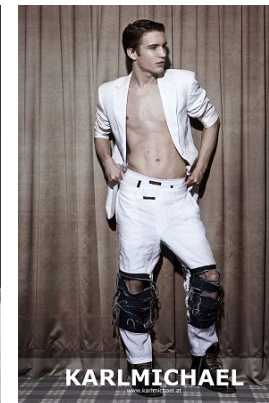

www.stellamodels.com

—
STELLA
MODELS
×

HEIGHT
188

CHEST
91

WAIST
74

SHOES
43

HAIR
BROWN

EYES
HAZEL