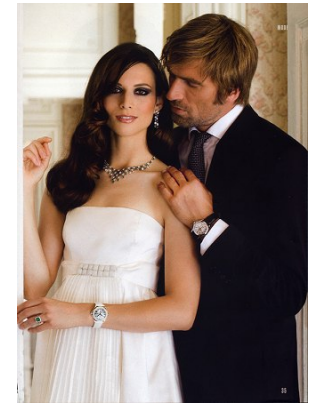

[www.stellamodels.com](http://www.stellamodels.com)

—  
STELLA  
MODELS  
×

HEIGHT	BUST	WAIST	SHOES	HAIR	EYES
189	97	78	45	BLONDE	BLUE