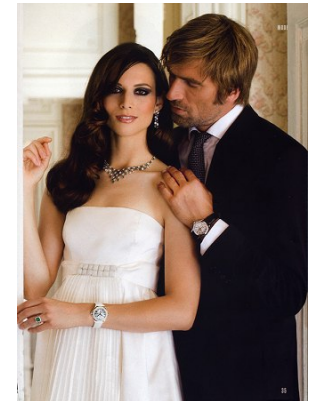

STELLA
MODELS

www.stellamodels.com

HEIGHT
189

BUST
97

WAIST
78

SHOES
45

HAIR
BLONDE

EYES
BLUE