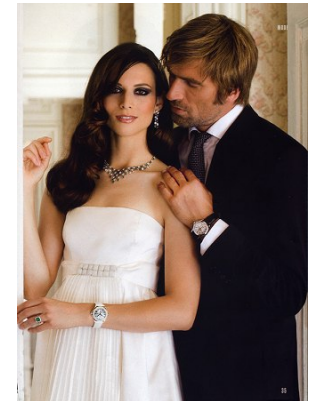

www.stellamodels.com

—
**STELLA
MODELS**
×

HEIGHT	BUST	WAIST	SHOES	HAIR	EYES
189	97	78	45	BLONDE	BLUE