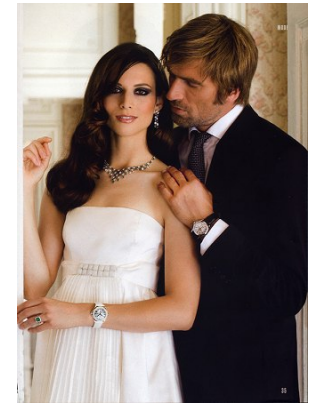

www.stellamodels.com

—
STELLA
MODELS
×

HEIGHT	BUST	WAIST	SHOES	HAIR	EYES
189	97	78	45	BLONDE	BLUE