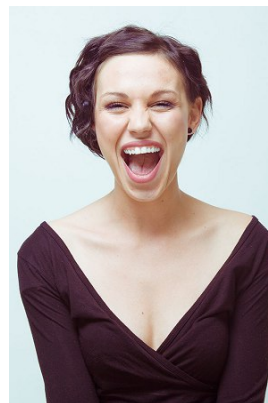

office@stellamodels.com

www.stellamodels.com

HEIGHT	BUST	DRESS	WAIST	HIPS	SHOES	HAIR	EYES
180	85	36	65	88	40	LIGHT BROWN	BROWN