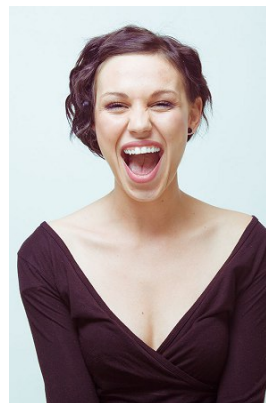

office@stellamodels.com

www.stellamodels.com

HEIGHT	BUST	DRESS	WAIST	HIPS	SHOES	HAIR	EYES
180	85	36	65	88	40	LIGHT BROWN	BROWN