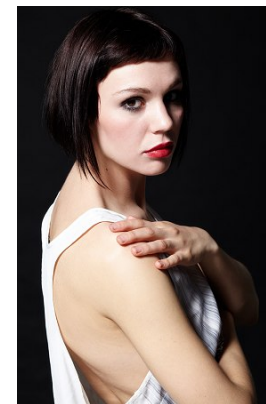

office@stellamodels.com

www.stellamodels.com

HEIGHT	BUST	DRESS	WAIST	HIPS	SHOES	HAIR	EYES
180	85	36	65	88	40	LIGHT BROWN	BROWN