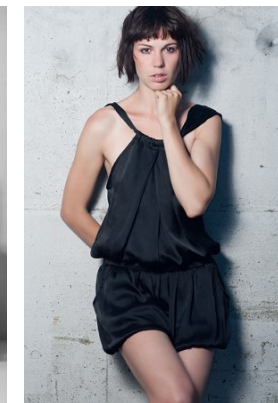

—
STELLA
MODELS

www.stellamodels.com

HEIGHT	BUST	DRESS	WAIST	HIPS	SHOES	HAIR	EYES
180	85	36	65	88	40	LIGHT BROWN	BROWN