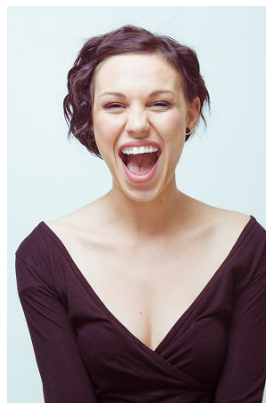

office@stellamodels.com

www.stellamodels.com

HEIGHT	BUST	DRESS	WAIST	HIPS	SHOES	HAIR	EYES
180	85	36	65	88	40	LIGHT BROWN	BROWN