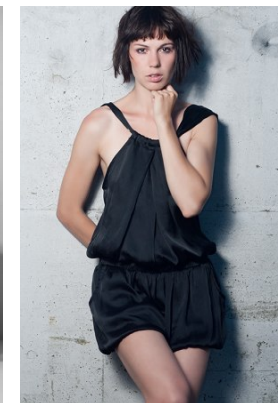

office@stellamodels.com

www.stellamodels.com

HEIGHT	BUST	DRESS	WAIST	HIPS	SHOES	HAIR	EYES
180	85	36	65	88	40	LIGHT BROWN	BROWN