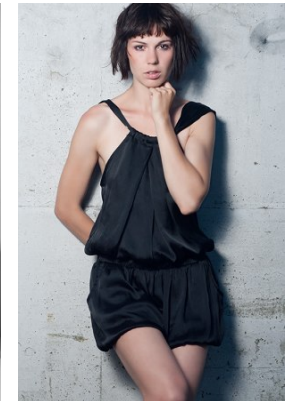

[www.stellamodels.com](http://www.stellamodels.com)

—  
STELLA  
MODELS  
×

HEIGHT	BUST	DRESS	WAIST	HIPS	SHOES	HAIR	EYES
180	85	36	65	88	40	LIGHT BROWN	BROWN