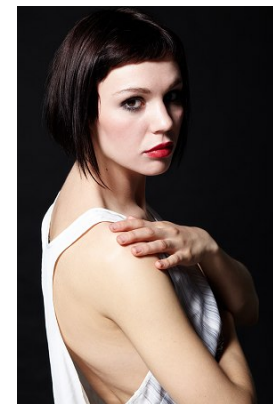

[www.stellamodels.com](http://www.stellamodels.com)

—  
STELLA  
MODELS  
×

HEIGHT	BUST	DRESS	WAIST	HIPS	SHOES	HAIR	EYES
180	85	36	65	88	40	LIGHT BROWN	BROWN