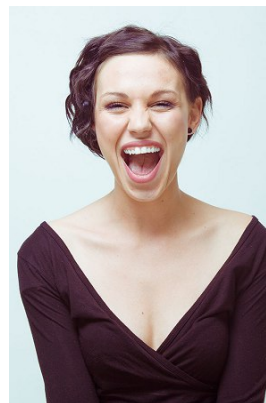

*office@stellamodels.com*

[www.stellamodels.com](http://www.stellamodels.com)

HEIGHT	BUST	DRESS	WAIST	HIPS	SHOES	HAIR	EYES
180	85	36	65	88	40	LIGHT BROWN	BROWN