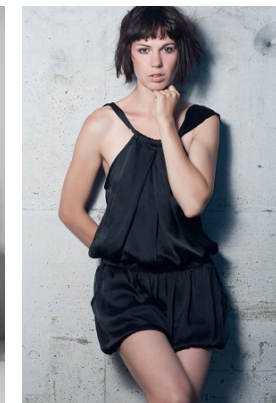

office@stellamodels.com

www.stellamodels.com

HEIGHT	BUST	DRESS	WAIST	HIPS	SHOES	HAIR	EYES
180	85	36	65	88	40	LIGHT BROWN	BROWN