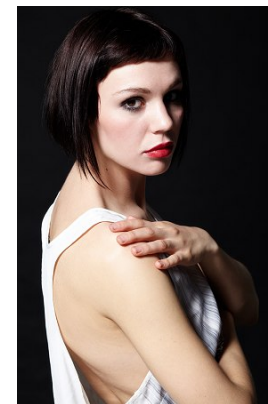

office@stellamodels.com

www.stellamodels.com

HEIGHT	BUST	DRESS	WAIST	HIPS	SHOES	HAIR	EYES
180	85	36	65	88	40	LIGHT BROWN	BROWN