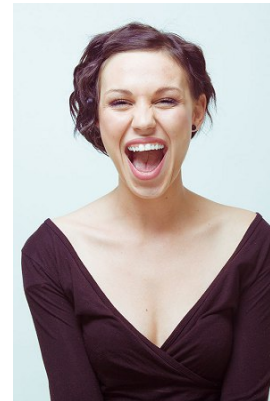

[www.stellamodels.com](http://www.stellamodels.com)

—  
STELLA  
MODELS  
×

HEIGHT	BUST	DRESS	WAIST	HIPS	SHOES	HAIR	EYES
180	85	36	65	88	40	LIGHT BROWN	BROWN