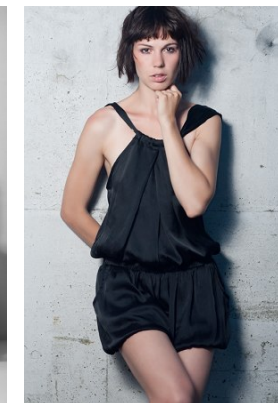

office@stellamodels.com

www.stellamodels.com

HEIGHT	BUST	DRESS	WAIST	HIPS	SHOES	HAIR	EYES
180	85	36	65	88	40	LIGHT BROWN	BROWN