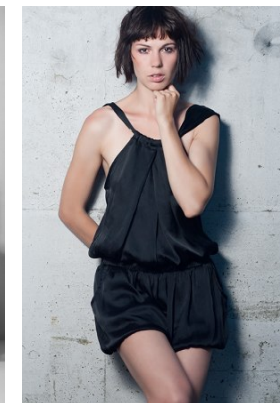

office@stellamodels.com

www.stellamodels.com

HEIGHT	BUST	DRESS	WAIST	HIPS	SHOES	HAIR	EYES
180	85	36	65	88	40	LIGHT BROWN	BROWN