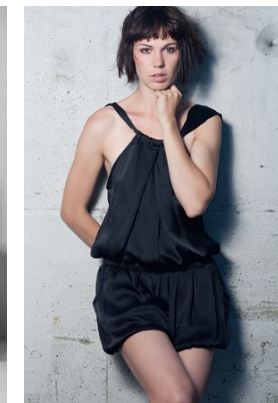

*office@stellamodels.com*

[www.stellamodels.com](http://www.stellamodels.com)

HEIGHT	BUST	DRESS	WAIST	HIPS	SHOES	HAIR	EYES
180	85	36	65	88	40	LIGHT BROWN	BROWN