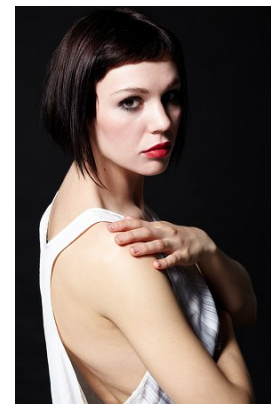

office@stellamodels.com

www.stellamodels.com

HEIGHT	BUST	DRESS	WAIST	HIPS	SHOES	HAIR	EYES
180	85	36	65	88	40	LIGHT BROWN	BROWN