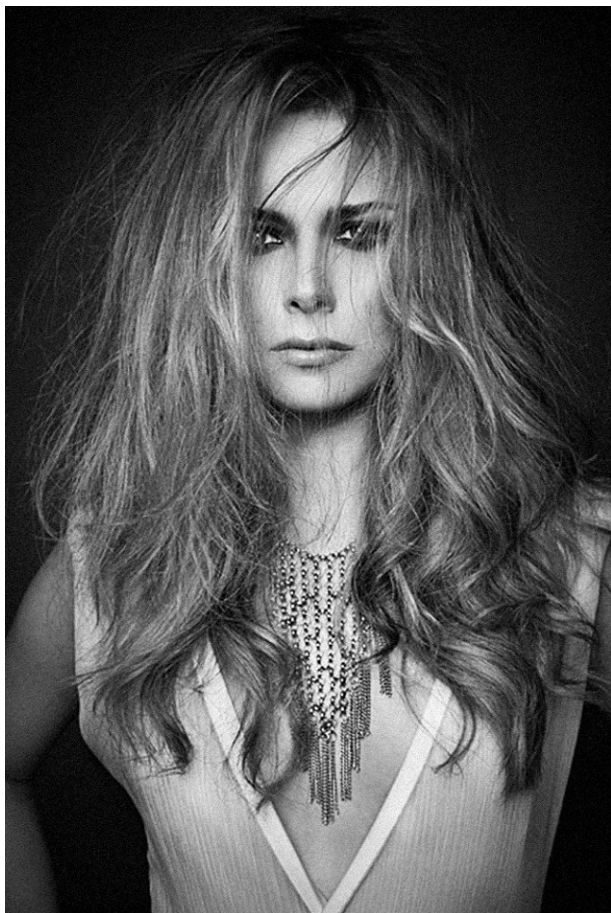

SUZKA

T: +43 1 586 90 27

office@stellamodels.com

—
STELLA
MODELS

www.stellamodels.com