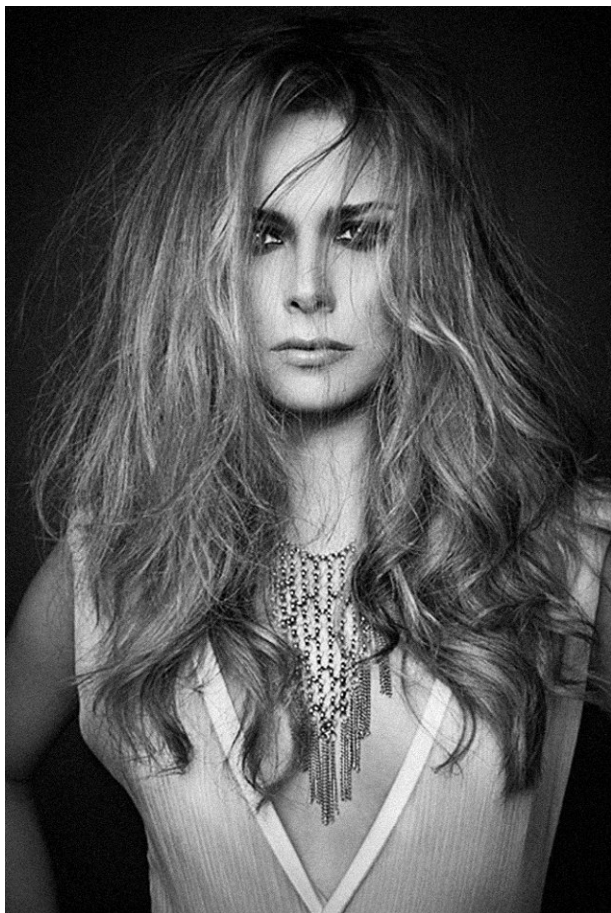

SUZKA

T: +43 1 586 90 27

office@stellamodels.com

—
STELLA
MODELS
×

www.stellamodels.com