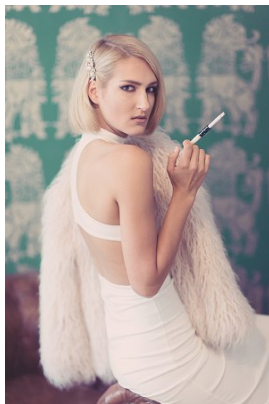

www.stellamodels.com

—
STELLA
MODELS
×

HEIGHT	BUST	DRESS	WAIST	HIPS	SHOES	HAIR	EYES
180	83	34-36	65	91	40	BLONDE	GREEN