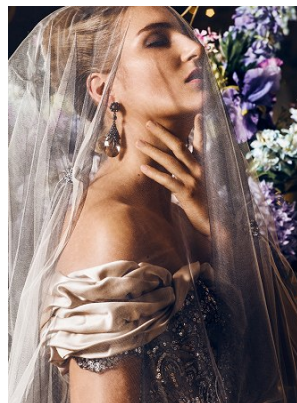

www.stellamodels.com

—
STELLA
MODELS
×

HEIGHT	BUST	DRESS	WAIST	HIPS	SHOES	HAIR	EYES
180	83	34-36	65	91	40	BLONDE	GREEN