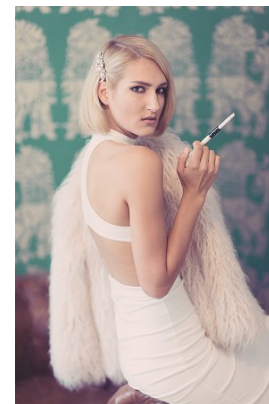

www.stellamodels.com

—
STELLA
MODELS
×

HEIGHT	BUST	DRESS	WAIST	HIPS	SHOES	HAIR	EYES
180	83	34-36	65	91	40	BLONDE	GREEN