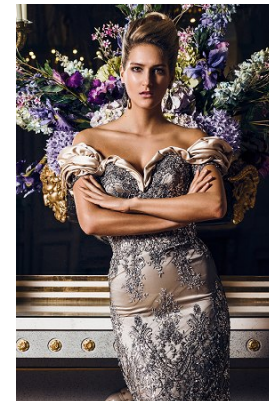

www.stellamodels.com

—
STELLA
MODELS
×

HEIGHT	BUST	DRESS	WAIST	HIPS	SHOES	HAIR	EYES
180	83	34-36	65	91	40	BLONDE	GREEN