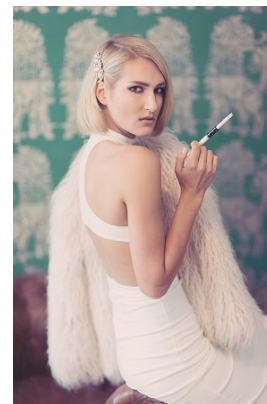

www.stellamodels.com

—
STELLA
MODELS
×

HEIGHT	BUST	DRESS	WAIST	HIPS	SHOES	HAIR	EYES
180	83	34-36	65	91	40	BLONDE	GREEN