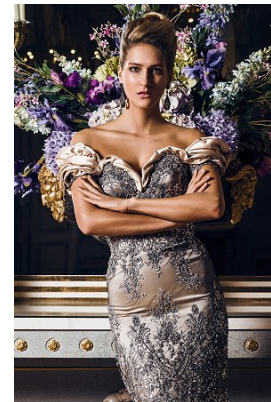

www.stellamodels.com

—
STELLA
MODELS
×

HEIGHT	BUST	DRESS	WAIST	HIPS	SHOES	HAIR	EYES
180	83	34-36	65	91	40	BLONDE	GREEN