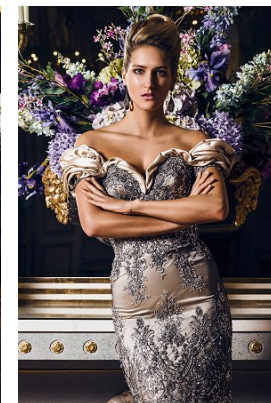

www.stellamodels.com

—
STELLA
MODELS
×

HEIGHT	BUST	DRESS	WAIST	HIPS	SHOES	HAIR	EYES
180	83	34-36	65	91	40	BLONDE	GREEN