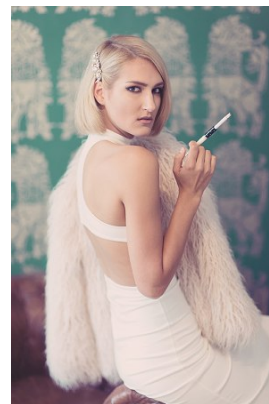

www.stellamodels.com

—
STELLA
MODELS
×

HEIGHT	BUST	DRESS	WAIST	HIPS	SHOES	HAIR	EYES
180	83	34-36	65	91	40	BLONDE	GREEN