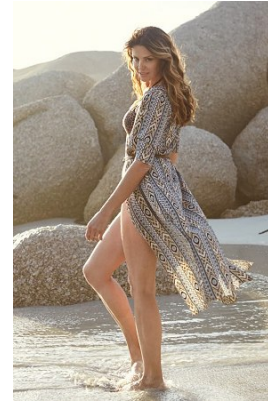

www.stellamodels.com

—
STELLA
MODELS
×

HEIGHT	BUST	DRESS	WAIST	HIPS	SHOES	HAIR	EYES
180	89	36-38	62	89	41	BROWN	GREEN/BROWN