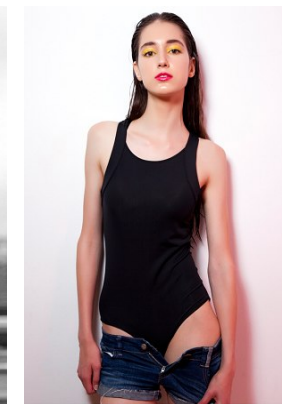

[www.stellamodels.com](http://www.stellamodels.com)

—  
STELLA  
MODELS  
×

HEIGHT	BUST	DRESS	WAIST	HIPS	SHOES	HAIR	EYES
180	81	36-38	62	92	41	BROWN	BROWN