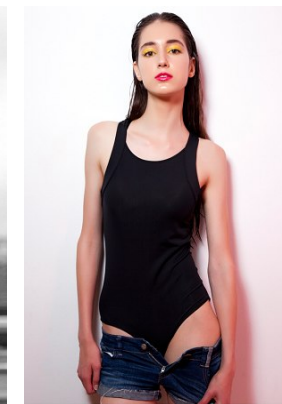

www.stellamodels.com

—
STELLA
MODELS
×

HEIGHT	BUST	DRESS	WAIST	HIPS	SHOES	HAIR	EYES
180	81	36-38	62	92	41	BROWN	BROWN