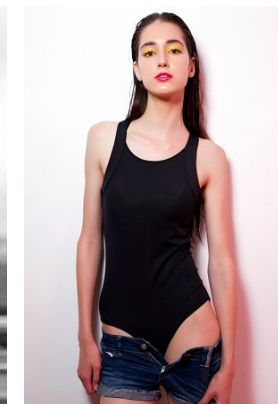

[www.stellamodels.com](http://www.stellamodels.com)

—  
STELLA  
MODELS  
×

HEIGHT	BUST	DRESS	WAIST	HIPS	SHOES	HAIR	EYES
180	81	36-38	62	92	41	BROWN	BROWN