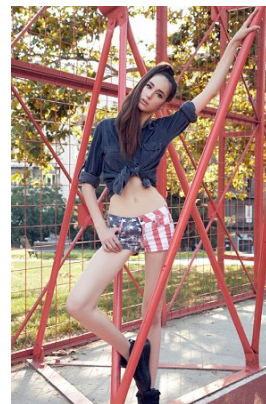

www.stellamodels.com

—
STELLA
MODELS
×

HEIGHT	BUST	DRESS	WAIST	HIPS	SHOES	HAIR	EYES
180	81	36-38	62	92	41	BROWN	BROWN