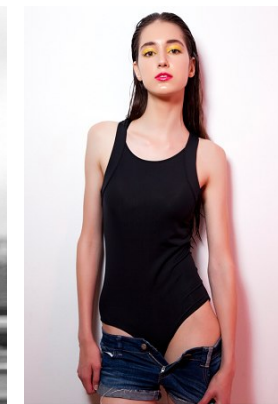

www.stellamodels.com

—
STELLA
MODELS
×

HEIGHT	BUST	DRESS	WAIST	HIPS	SHOES	HAIR	EYES
180	81	36-38	62	92	41	BROWN	BROWN