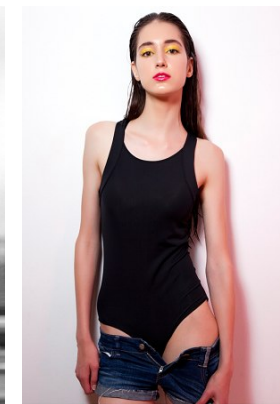

www.stellamodels.com

—
STELLA
MODELS
×

HEIGHT	BUST	DRESS	WAIST	HIPS	SHOES	HAIR	EYES
180	81	36-38	62	92	41	BROWN	BROWN