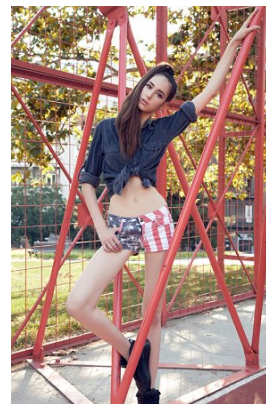

[www.stellamodels.com](http://www.stellamodels.com)

—  
STELLA  
MODELS  
×

HEIGHT	BUST	DRESS	WAIST	HIPS	SHOES	HAIR	EYES
180	81	36-38	62	92	41	BROWN	BROWN