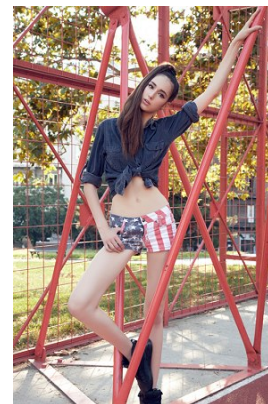

www.stellamodels.com

—
STELLA
MODELS
×

HEIGHT	BUST	DRESS	WAIST	HIPS	SHOES	HAIR	EYES
180	81	36-38	62	92	41	BROWN	BROWN