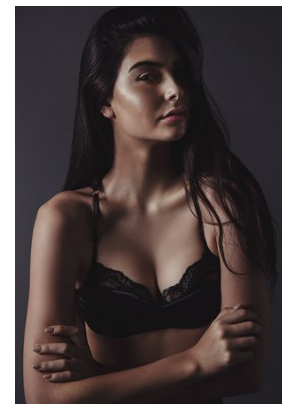

*office@stellamodels.com*

[www.stellamodels.com](http://www.stellamodels.com)

HEIGHT	BUST	DRESS	WAIST	HIPS	SHOES	HAIR	EYES
178	81	34	61	93	39	DARK BROWN	BROWN