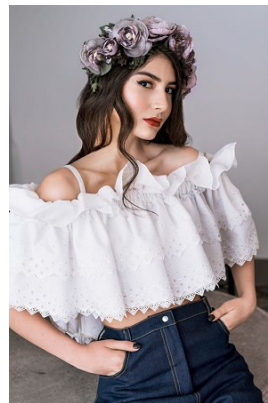

*office@stellamodels.com*

[www.stellamodels.com](http://www.stellamodels.com)

HEIGHT	BUST	DRESS	WAIST	HIPS	SHOES	HAIR	EYES
178	81	34	61	93	39	DARK BROWN	BROWN