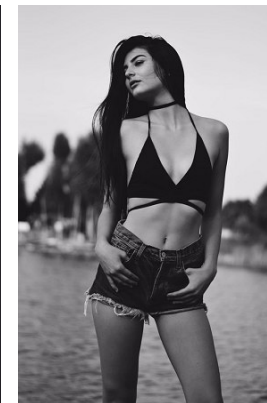

*office@stellamodels.com*

[www.stellamodels.com](http://www.stellamodels.com)

HEIGHT	BUST	DRESS	WAIST	HIPS	SHOES	HAIR	EYES
178	81	34	61	93	39	DARK BROWN	BROWN