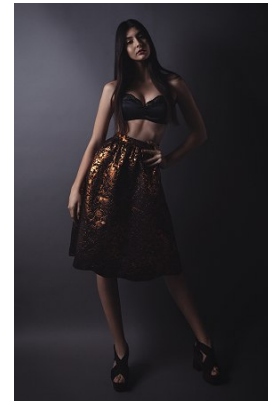

office@stellamodels.com

www.stellamodels.com

HEIGHT	BUST	DRESS	WAIST	HIPS	SHOES	HAIR	EYES
178	81	34	61	93	39	DARK BROWN	BROWN