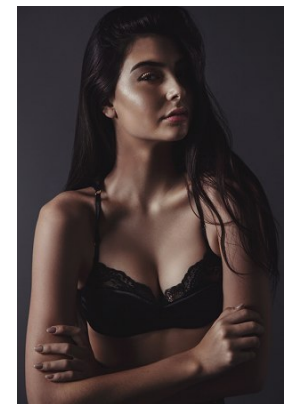

office@stellamodels.com

www.stellamodels.com

HEIGHT	BUST	DRESS	WAIST	HIPS	SHOES	HAIR	EYES
178	81	34	61	93	39	DARK BROWN	BROWN