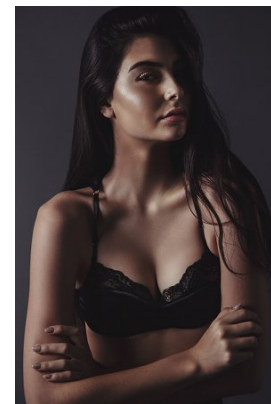

*office@stellamodels.com*

[www.stellamodels.com](http://www.stellamodels.com)

HEIGHT	BUST	DRESS	WAIST	HIPS	SHOES	HAIR	EYES
178	81	34	61	93	39	DARK BROWN	BROWN