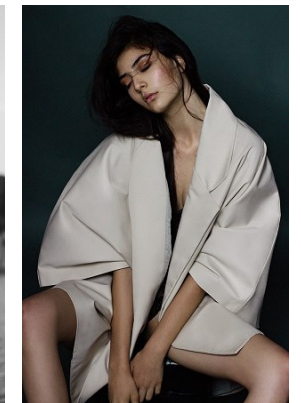

*office@stellamodels.com*

[www.stellamodels.com](http://www.stellamodels.com)

HEIGHT	BUST	DRESS	WAIST	HIPS	SHOES	HAIR	EYES
178	81	34	61	93	39	DARK BROWN	BROWN