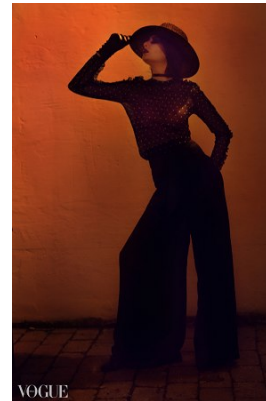

*office@stellamodels.com*

[www.stellamodels.com](http://www.stellamodels.com)

HEIGHT	BUST	DRESS	WAIST	HIPS	SHOES	HAIR	EYES
178	81	34	61	93	39	DARK BROWN	BROWN