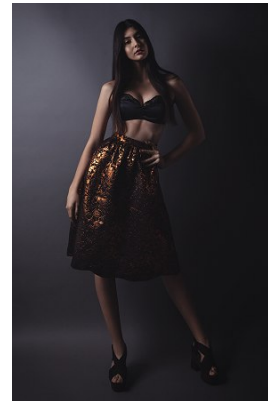

office@stellamodels.com

www.stellamodels.com

HEIGHT	BUST	DRESS	WAIST	HIPS	SHOES	HAIR	EYES
178	81	34	61	93	39	DARK BROWN	BROWN