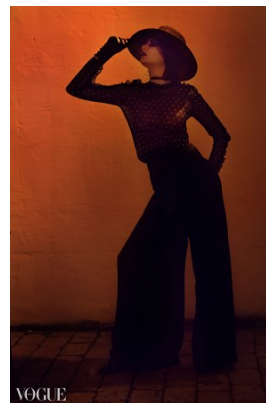

*office@stellamodels.com*

[www.stellamodels.com](http://www.stellamodels.com)

HEIGHT	BUST	DRESS	WAIST	HIPS	SHOES	HAIR	EYES
178	81	34	61	93	39	DARK BROWN	BROWN