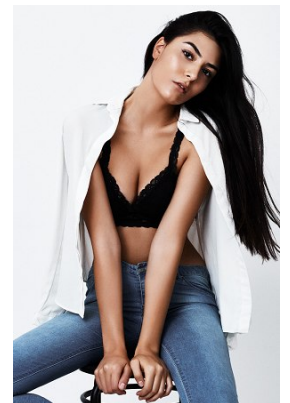

*office@stellamodels.com*

[www.stellamodels.com](http://www.stellamodels.com)

HEIGHT	BUST	DRESS	WAIST	HIPS	SHOES	HAIR	EYES
178	81	34	61	93	39	DARK BROWN	BROWN