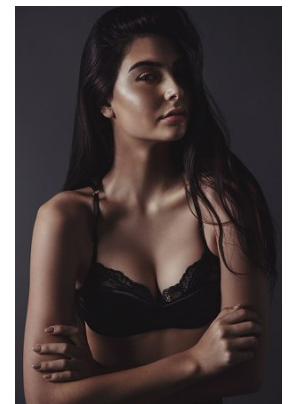

office@stellamodels.com

www.stellamodels.com

HEIGHT	BUST	DRESS	WAIST	HIPS	SHOES	HAIR	EYES
178	81	34	61	93	39	DARK BROWN	BROWN