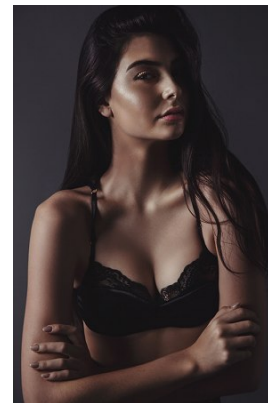

*office@stellamodels.com*

[www.stellamodels.com](http://www.stellamodels.com)

HEIGHT	BUST	DRESS	WAIST	HIPS	SHOES	HAIR	EYES
178	81	34	61	93	39	DARK BROWN	BROWN