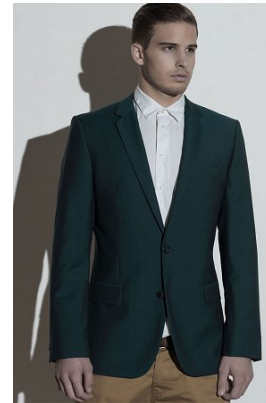

office@stellamodels.com

www.stellamodels.com

HEIGHT
188

CHEST
96

WAIST
74

SHOES
44

HAIR
BLONDE

EYES
GREEN/BROWN