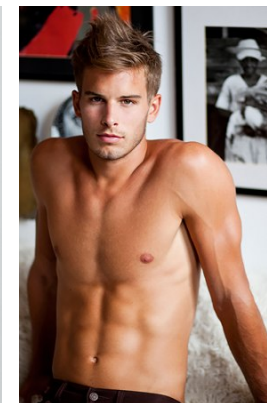

office@stellamodels.com

www.stellamodels.com

HEIGHT	CHEST	WAIST	SHOES	HAIR	EYES
188	96	74	44	BLONDE	GREEN/BROWN