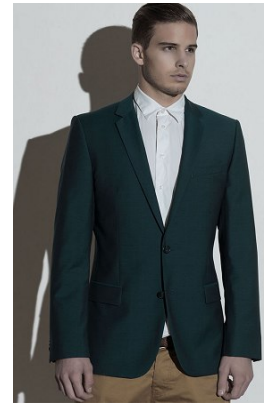

www.stellamodels.com

—
STELLA
MODELS
×

HEIGHT
188

CHEST
96

WAIST
74

SHOES
44

HAIR
BLONDE

EYES
GREEN/BROWN