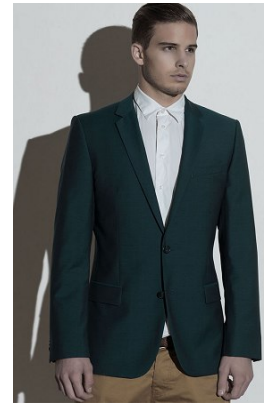

[www.stellamodels.com](http://www.stellamodels.com)

—  
STELLA  
MODELS  
×

HEIGHT  
188

CHEST  
96

WAIST  
74

SHOES  
44

HAIR  
BLONDE

EYES  
GREEN/BROWN