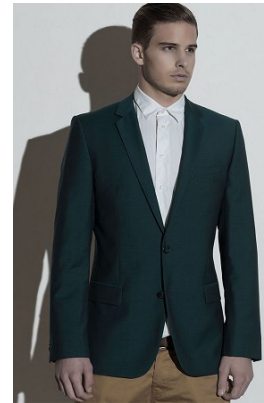

office@stellamodels.com

www.stellamodels.com

HEIGHT
188

CHEST
96

WAIST
74

SHOES
44

HAIR
BLONDE

EYES
GREEN/BROWN