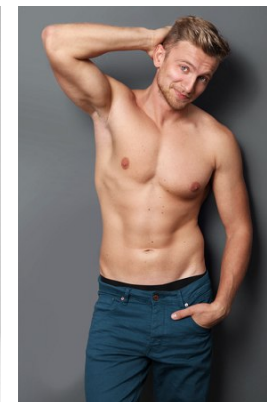

—  
STELLA  
MODELS

[www.stellamodels.com](http://www.stellamodels.com)

HEIGHT	BUST	CHEST	WAIST	SHOES	HAIR	EYES
188	108	108	82	45.5	BLONDE	BLUE/GREEN