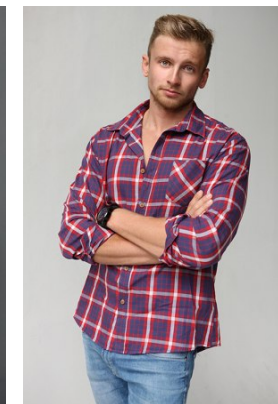

—
STELLA
MODELS

www.stellamodels.com

HEIGHT	BUST	CHEST	WAIST	SHOES	HAIR	EYES
188	108	108	82	45.5	BLONDE	BLUE/GREEN