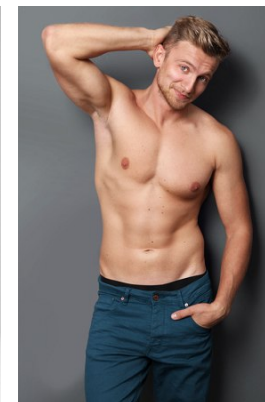

[www.stellamodels.com](http://www.stellamodels.com)

—  
STELLA  
MODELS  
×

HEIGHT	BUST	CHEST	WAIST	SHOES	HAIR	EYES
188	108	108	82	45.5	BLONDE	BLUE/GREEN