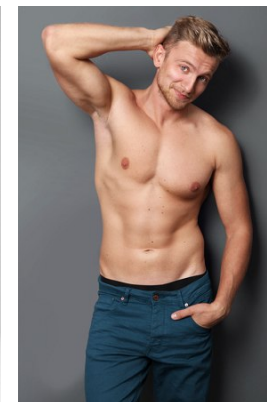

[www.stellamodels.com](http://www.stellamodels.com)

—  
STELLA  
MODELS  
×

HEIGHT	BUST	CHEST	WAIST	SHOES	HAIR	EYES
188	108	108	82	45.5	BLONDE	BLUE/GREEN