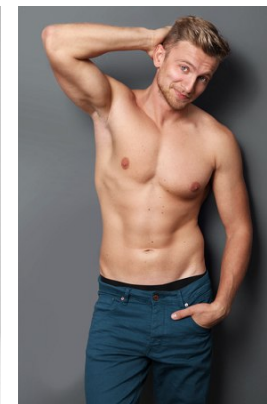

—
STELLA
MODELS

www.stellamodels.com

HEIGHT	BUST	CHEST	WAIST	SHOES	HAIR	EYES
188	108	108	82	45.5	BLONDE	BLUE/GREEN