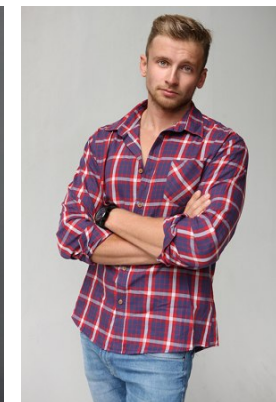

[www.stellamodels.com](http://www.stellamodels.com)

—  
STELLA  
MODELS  
×

HEIGHT	BUST	CHEST	WAIST	SHOES	HAIR	EYES
188	108	108	82	45.5	BLONDE	BLUE/GREEN