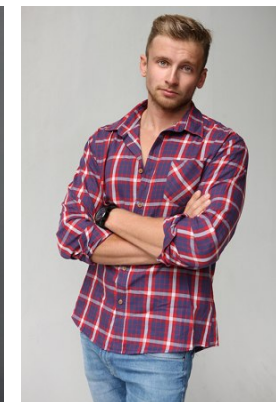

www.stellamodels.com

—
STELLA
MODELS
×

HEIGHT	BUST	CHEST	WAIST	SHOES	HAIR	EYES
188	108	108	82	45.5	BLONDE	BLUE/GREEN