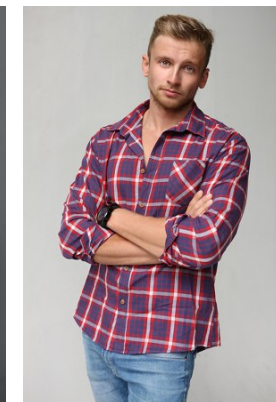

[www.stellamodels.com](http://www.stellamodels.com)

—  
STELLA  
MODELS  
×

HEIGHT	BUST	CHEST	WAIST	SHOES	HAIR	EYES
188	108	108	82	45.5	BLONDE	BLUE/GREEN