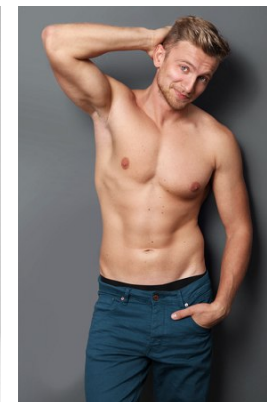

—
STELLA
MODELS

www.stellamodels.com

HEIGHT	BUST	CHEST	WAIST	SHOES	HAIR	EYES
188	108	108	82	45.5	BLONDE	BLUE/GREEN