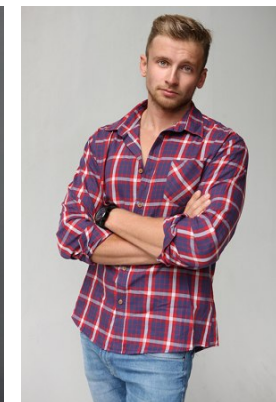

—
STELLA
MODELS

www.stellamodels.com

HEIGHT	BUST	CHEST	WAIST	SHOES	HAIR	EYES
188	108	108	82	45.5	BLONDE	BLUE/GREEN