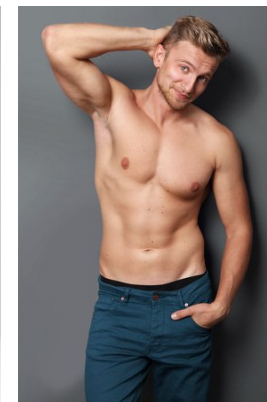

www.stellamodels.com

—
STELLA
MODELS
×

HEIGHT	BUST	CHEST	WAIST	SHOES	HAIR	EYES
188	108	108	82	45.5	BLONDE	BLUE/GREEN