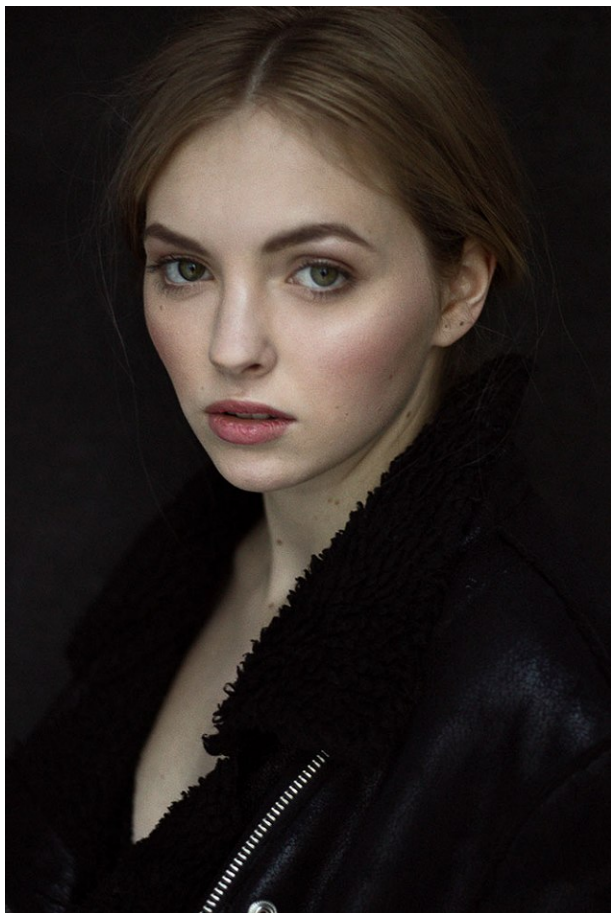

RAMONA

T: +43 1 586 90 27

office@stellamodels.com

www.stellamodels.com

—
STELLA
MODELS
×