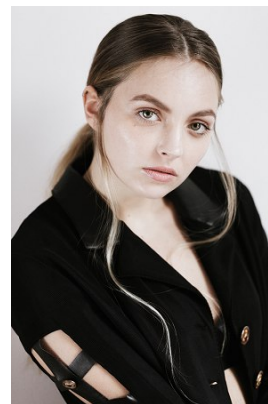

—  
STELLA  
MODELS  
×

[www.stellamodels.com](http://www.stellamodels.com)

HEIGHT	BUST	DRESS	WAIST	HIPS	SHOES	HAIR	EYES
173	84	34	62	91	38	BLONDE	GREEN