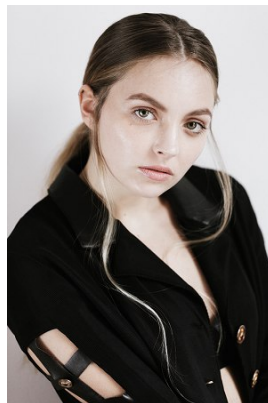

STELLA  
MODELS

www.stellamodels.com

HEIGHT	BUST	DRESS	WAIST	HIPS	SHOES	HAIR	EYES
173	84	34	62	91	38	BLONDE	GREEN