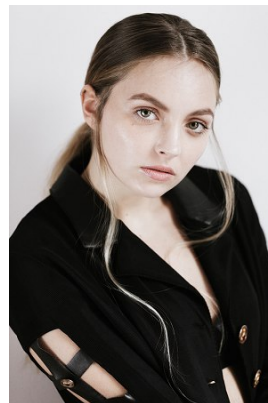

www.stellamodels.com

—
STELLA
MODELS
×

HEIGHT	BUST	DRESS	WAIST	HIPS	SHOES	HAIR	EYES
173	84	34	62	91	38	BLONDE	GREEN