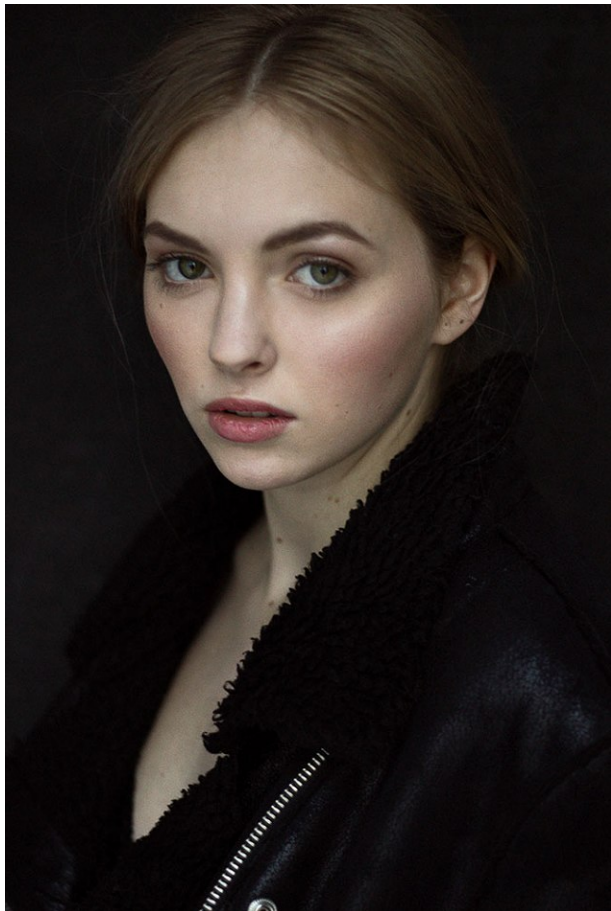

RAMONA

T: +43 1 586 90 27

office@stellamodels.com

—
STELLA
MODELS
×

www.stellamodels.com