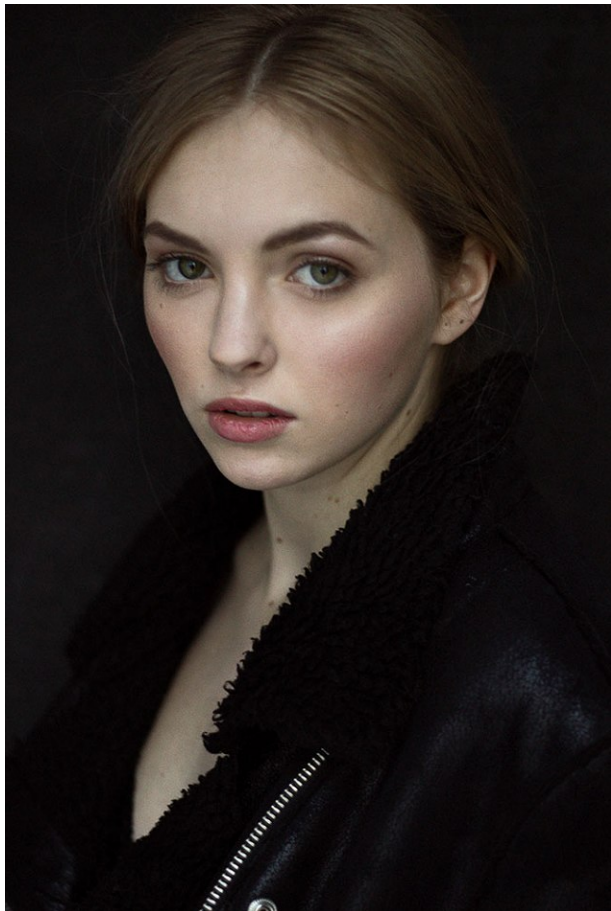

RAMONA

T: +43 1 586 90 27

office@stellamodels.com

STELLA
MODELS

www.stellamodels.com