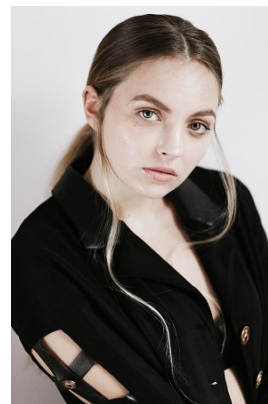

www.stellamodels.com

—
STELLA
MODELS
×

HEIGHT	BUST	DRESS	WAIST	HIPS	SHOES	HAIR	EYES
173	84	34	62	91	38	BLONDE	GREEN