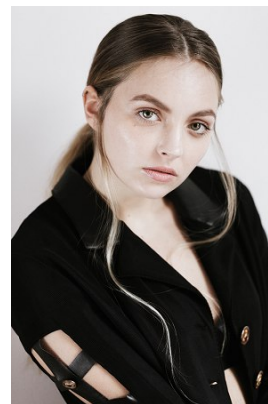

[www.stellamodels.com](http://www.stellamodels.com)

—  
STELLA  
MODELS  
×

HEIGHT	BUST	DRESS	WAIST	HIPS	SHOES	HAIR	EYES
173	84	34	62	91	38	BLONDE	GREEN