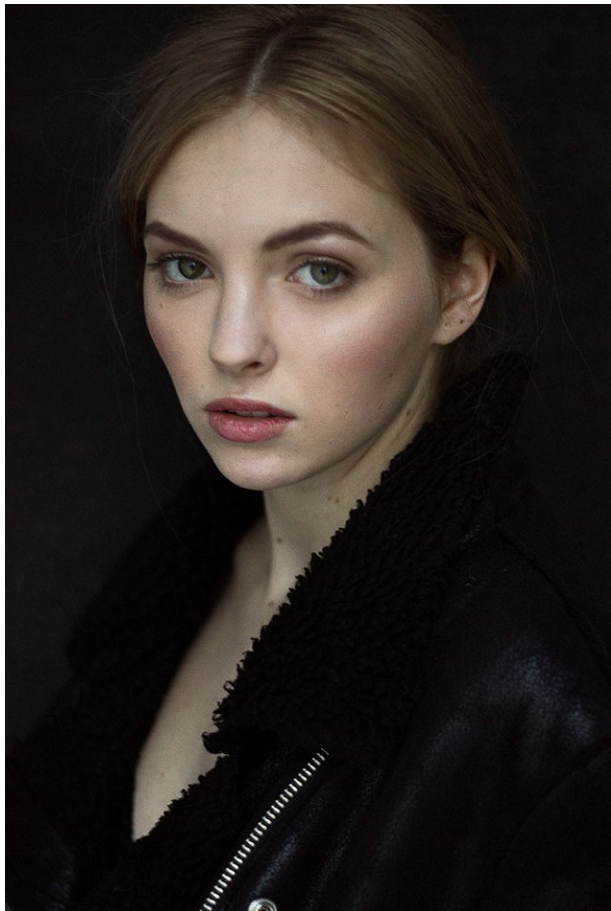

RAMONA

T: +43 1 586 90 27

office@stellamodels.com

www.stellamodels.com

—
STELLA
MODELS
×