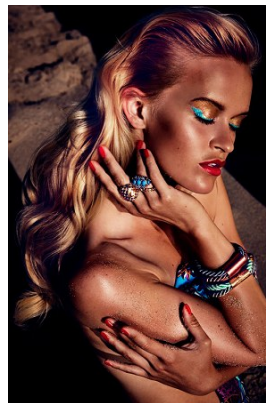

—  
STELLA  
MODELS  
×

www.stellamodels.com

HEIGHT	BUST	DRESS	WAIST	HIPS	SHOES	HAIR	EYES
177	85	34	60	88	39.5	BLONDE	BLUE