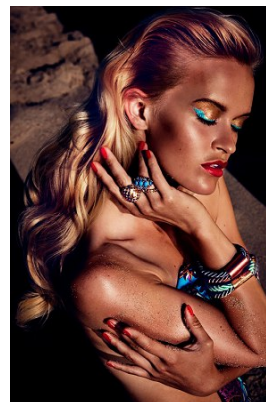

www.stellamodels.com

—
STELLA
MODELS
×

HEIGHT	BUST	DRESS	WAIST	HIPS	SHOES	HAIR	EYES
177	85	34	60	88	39.5	BLONDE	BLUE