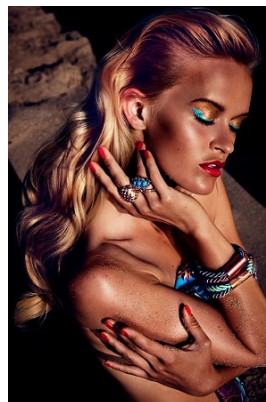

www.stellamodels.com

—
STELLA
MODELS
×

HEIGHT	BUST	DRESS	WAIST	HIPS	SHOES	HAIR	EYES
177	85	34	60	88	39.5	BLONDE	BLUE