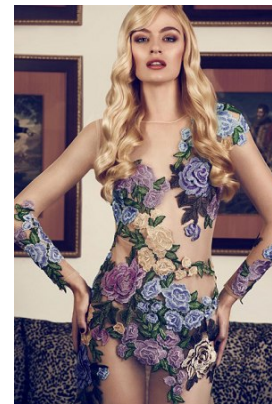

www.stellamodels.com

—
STELLA
MODELS
×

HEIGHT	WAIST	HIPS	SHOES	HAIR	EYES
172	60	89	39	BLONDE	BLUE