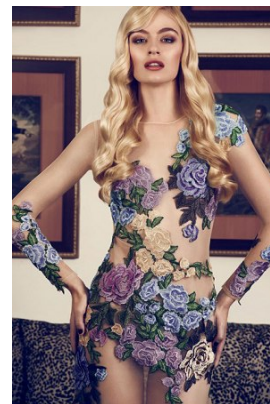

[www.stellamodels.com](http://www.stellamodels.com)

—  
STELLA  
MODELS  
×

|        |       |      |       |        |      |
|--------|-------|------|-------|--------|------|
| HEIGHT | WAIST | HIPS | SHOES | HAIR   | EYES |
| 172    | 60    | 89   | 39    | BLONDE | BLUE |