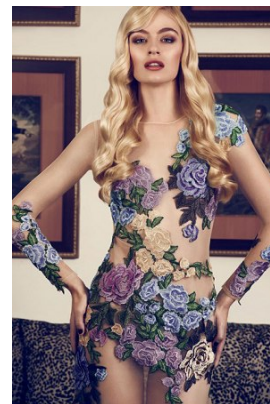

www.stellamodels.com

—
STELLA
MODELS
×

HEIGHT	WAIST	HIPS	SHOES	HAIR	EYES
172	60	89	39	BLONDE	BLUE