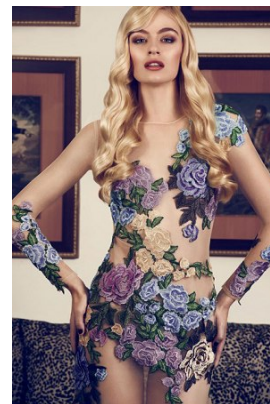

[www.stellamodels.com](http://www.stellamodels.com)

—  
STELLA  
MODELS  
×

HEIGHT	WAIST	HIPS	SHOES	HAIR	EYES
172	60	89	39	BLONDE	BLUE