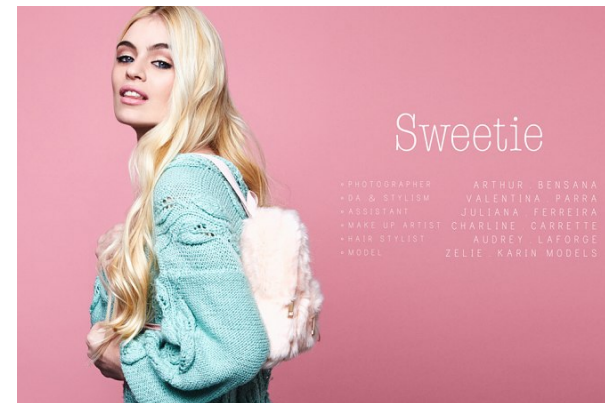

www.stellamodels.com

—
STELLA
MODELS
×

HEIGHT	WAIST	HIPS	SHOES	HAIR	EYES
172	60	89	39	BLONDE	BLUE