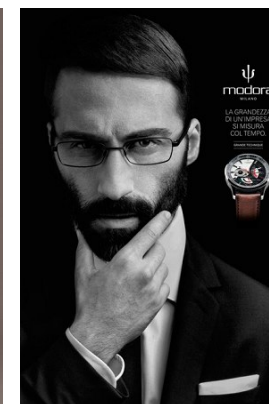

www.stellamodels.com

—
STELLA
MODELS
×

HEIGHT	CHEST	WAIST	SHOES	HAIR	EYES
185	98	78	42	BROWN	HAZEL