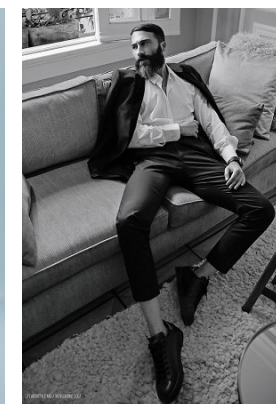

www.stellamodels.com

—
STELLA
MODELS
×

HEIGHT	CHEST	WAIST	SHOES	HAIR	EYES
185	98	78	42	BROWN	HAZEL