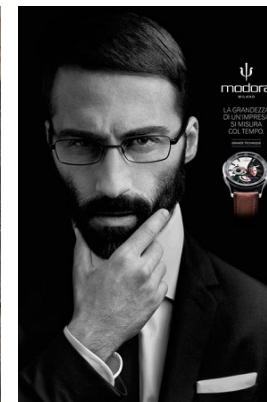

www.stellamodels.com

—
STELLA
MODELS
×

HEIGHT	CHEST	WAIST	SHOES	HAIR	EYES
185	98	78	42	BROWN	HAZEL