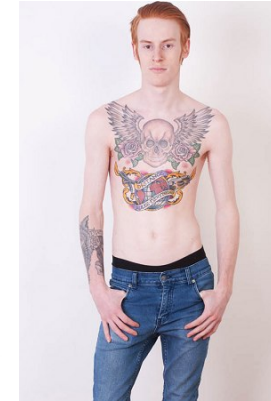

www.stellamodels.com

—
STELLA
MODELS
×

HEIGHT
180

CHEST
86

WAIST
67

SHOES
41

HAIR
RED

EYES
BROWN