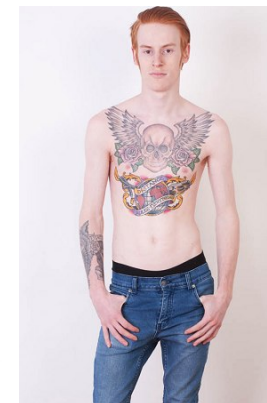

[www.stellamodels.com](http://www.stellamodels.com)

—  
STELLA  
MODELS

HEIGHT	CHEST	WAIST	SHOES	HAIR	EYES
180	86	67	41	RED	BROWN