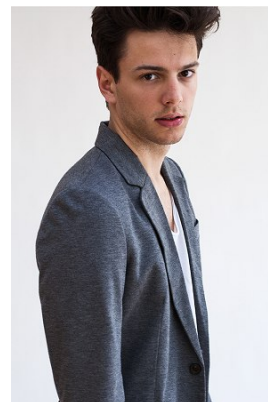

[www.stellamodels.com](http://www.stellamodels.com)

—  
STELLA  
MODELS  
×

HEIGHT  
186

CHEST  
94

WAIST  
77

SHOES  
44

HAIR  
BROWN

EYES  
BROWN