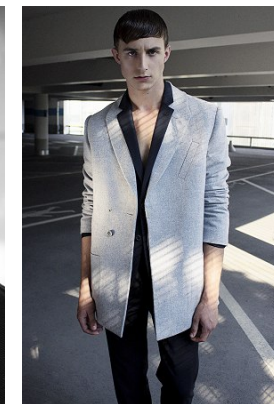

www.stellamodels.com

—
**STELLA
MODELS**
×

HEIGHT	CHEST	WAIST	SHOES	HAIR	EYES
189	93	75	44.5	DARK BLONDE	BLUE