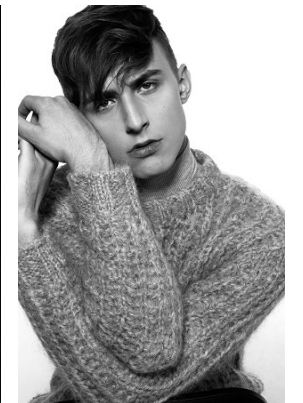

www.stellamodels.com

—
STELLA
MODELS
×

HEIGHT	CHEST	WAIST	SHOES	HAIR	EYES
189	91	73	44.5	DARK BLONDE	BLUE