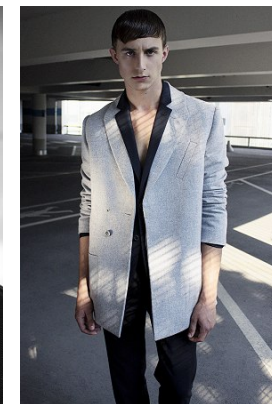

www.stellamodels.com

—
STELLA
MODELS
×

HEIGHT
189

CHEST
93

WAIST
75

SHOES
44.5

HAIR
DARK BLONDE

EYES
BLUE