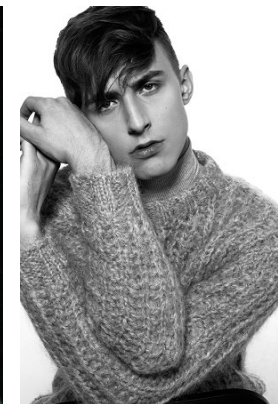

www.stellamodels.com

—
STELLA
MODELS
×

HEIGHT	CHEST	WAIST	SHOES	HAIR	EYES
189	91	73	44.5	DARK BLONDE	BLUE