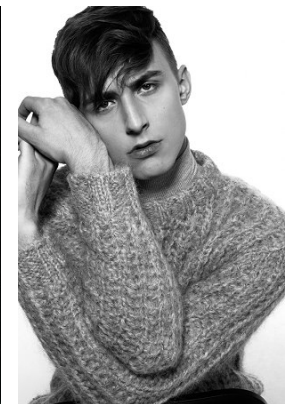

[www.stellamodels.com](http://www.stellamodels.com)

—  
STELLA  
MODELS  
×

HEIGHT	CHEST	WAIST	SHOES	HAIR	EYES
189	91	73	44.5	DARK BLONDE	BLUE