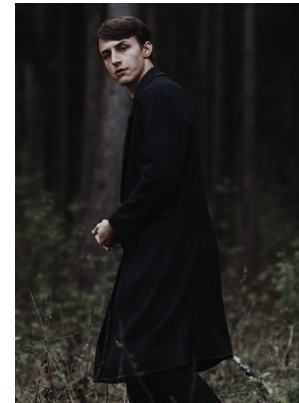

[www.stellamodels.com](http://www.stellamodels.com)

—  
STELLA  
MODELS  
×

HEIGHT	CHEST	WAIST	SHOES	HAIR	EYES
189	91	73	44.5	DARK BLONDE	BLUE