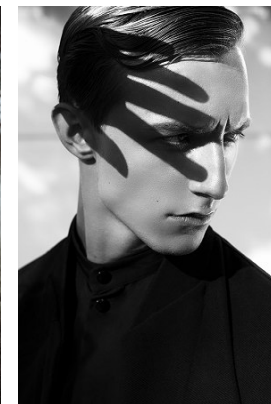

www.stellamodels.com

—
**STELLA
MODELS**
×

HEIGHT	CHEST	WAIST	SHOES	HAIR	EYES
189	93	75	44.5	DARK BLONDE	BLUE